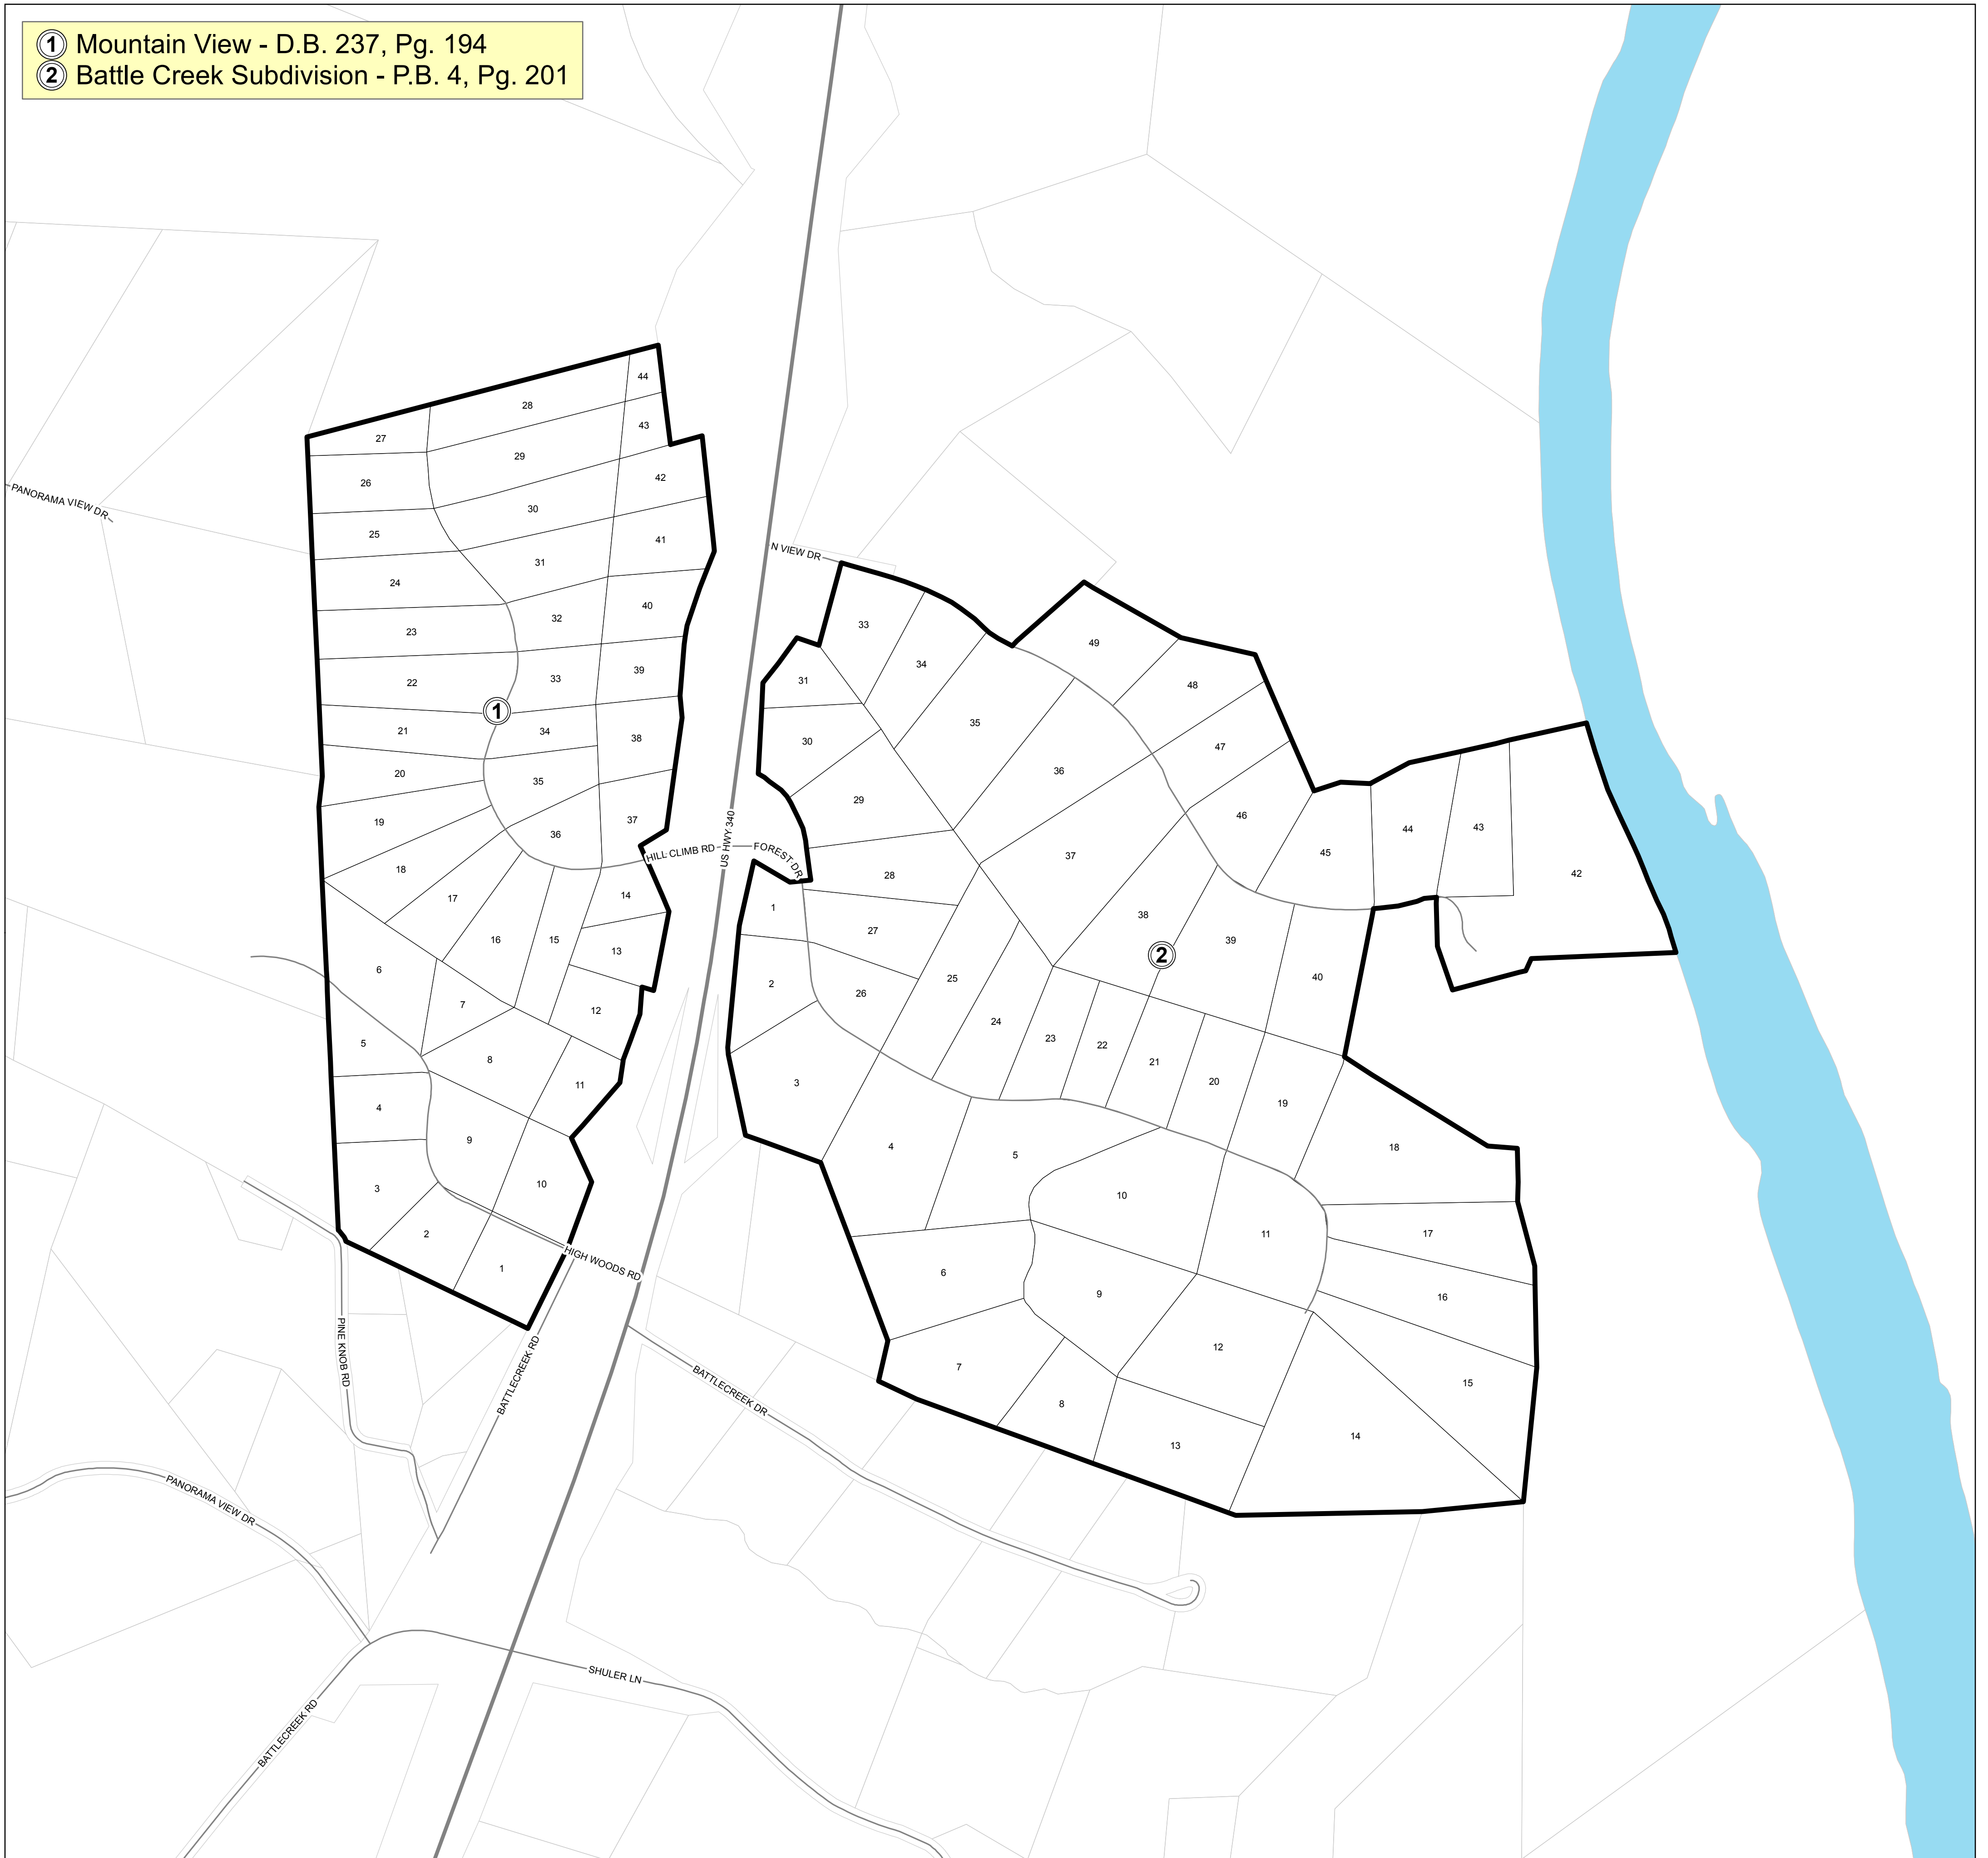

Insert Parcels

Page County, Virginia

- ① Mountain View - D.B. 237, Pg. 194
- ② Battle Creek Subdivision - P.B. 4, Pg. 201

MARKSVILLE DISTRICT

May 2019
Commissioner of Revenue
Reference Use Only

Any determination of topography or contours, or any depiction of physical improvements, property lines or boundaries is for general information only and shall not be used for the design, modification, or construction of improvements to real property or for flood plain determination.

**Insert
59A**