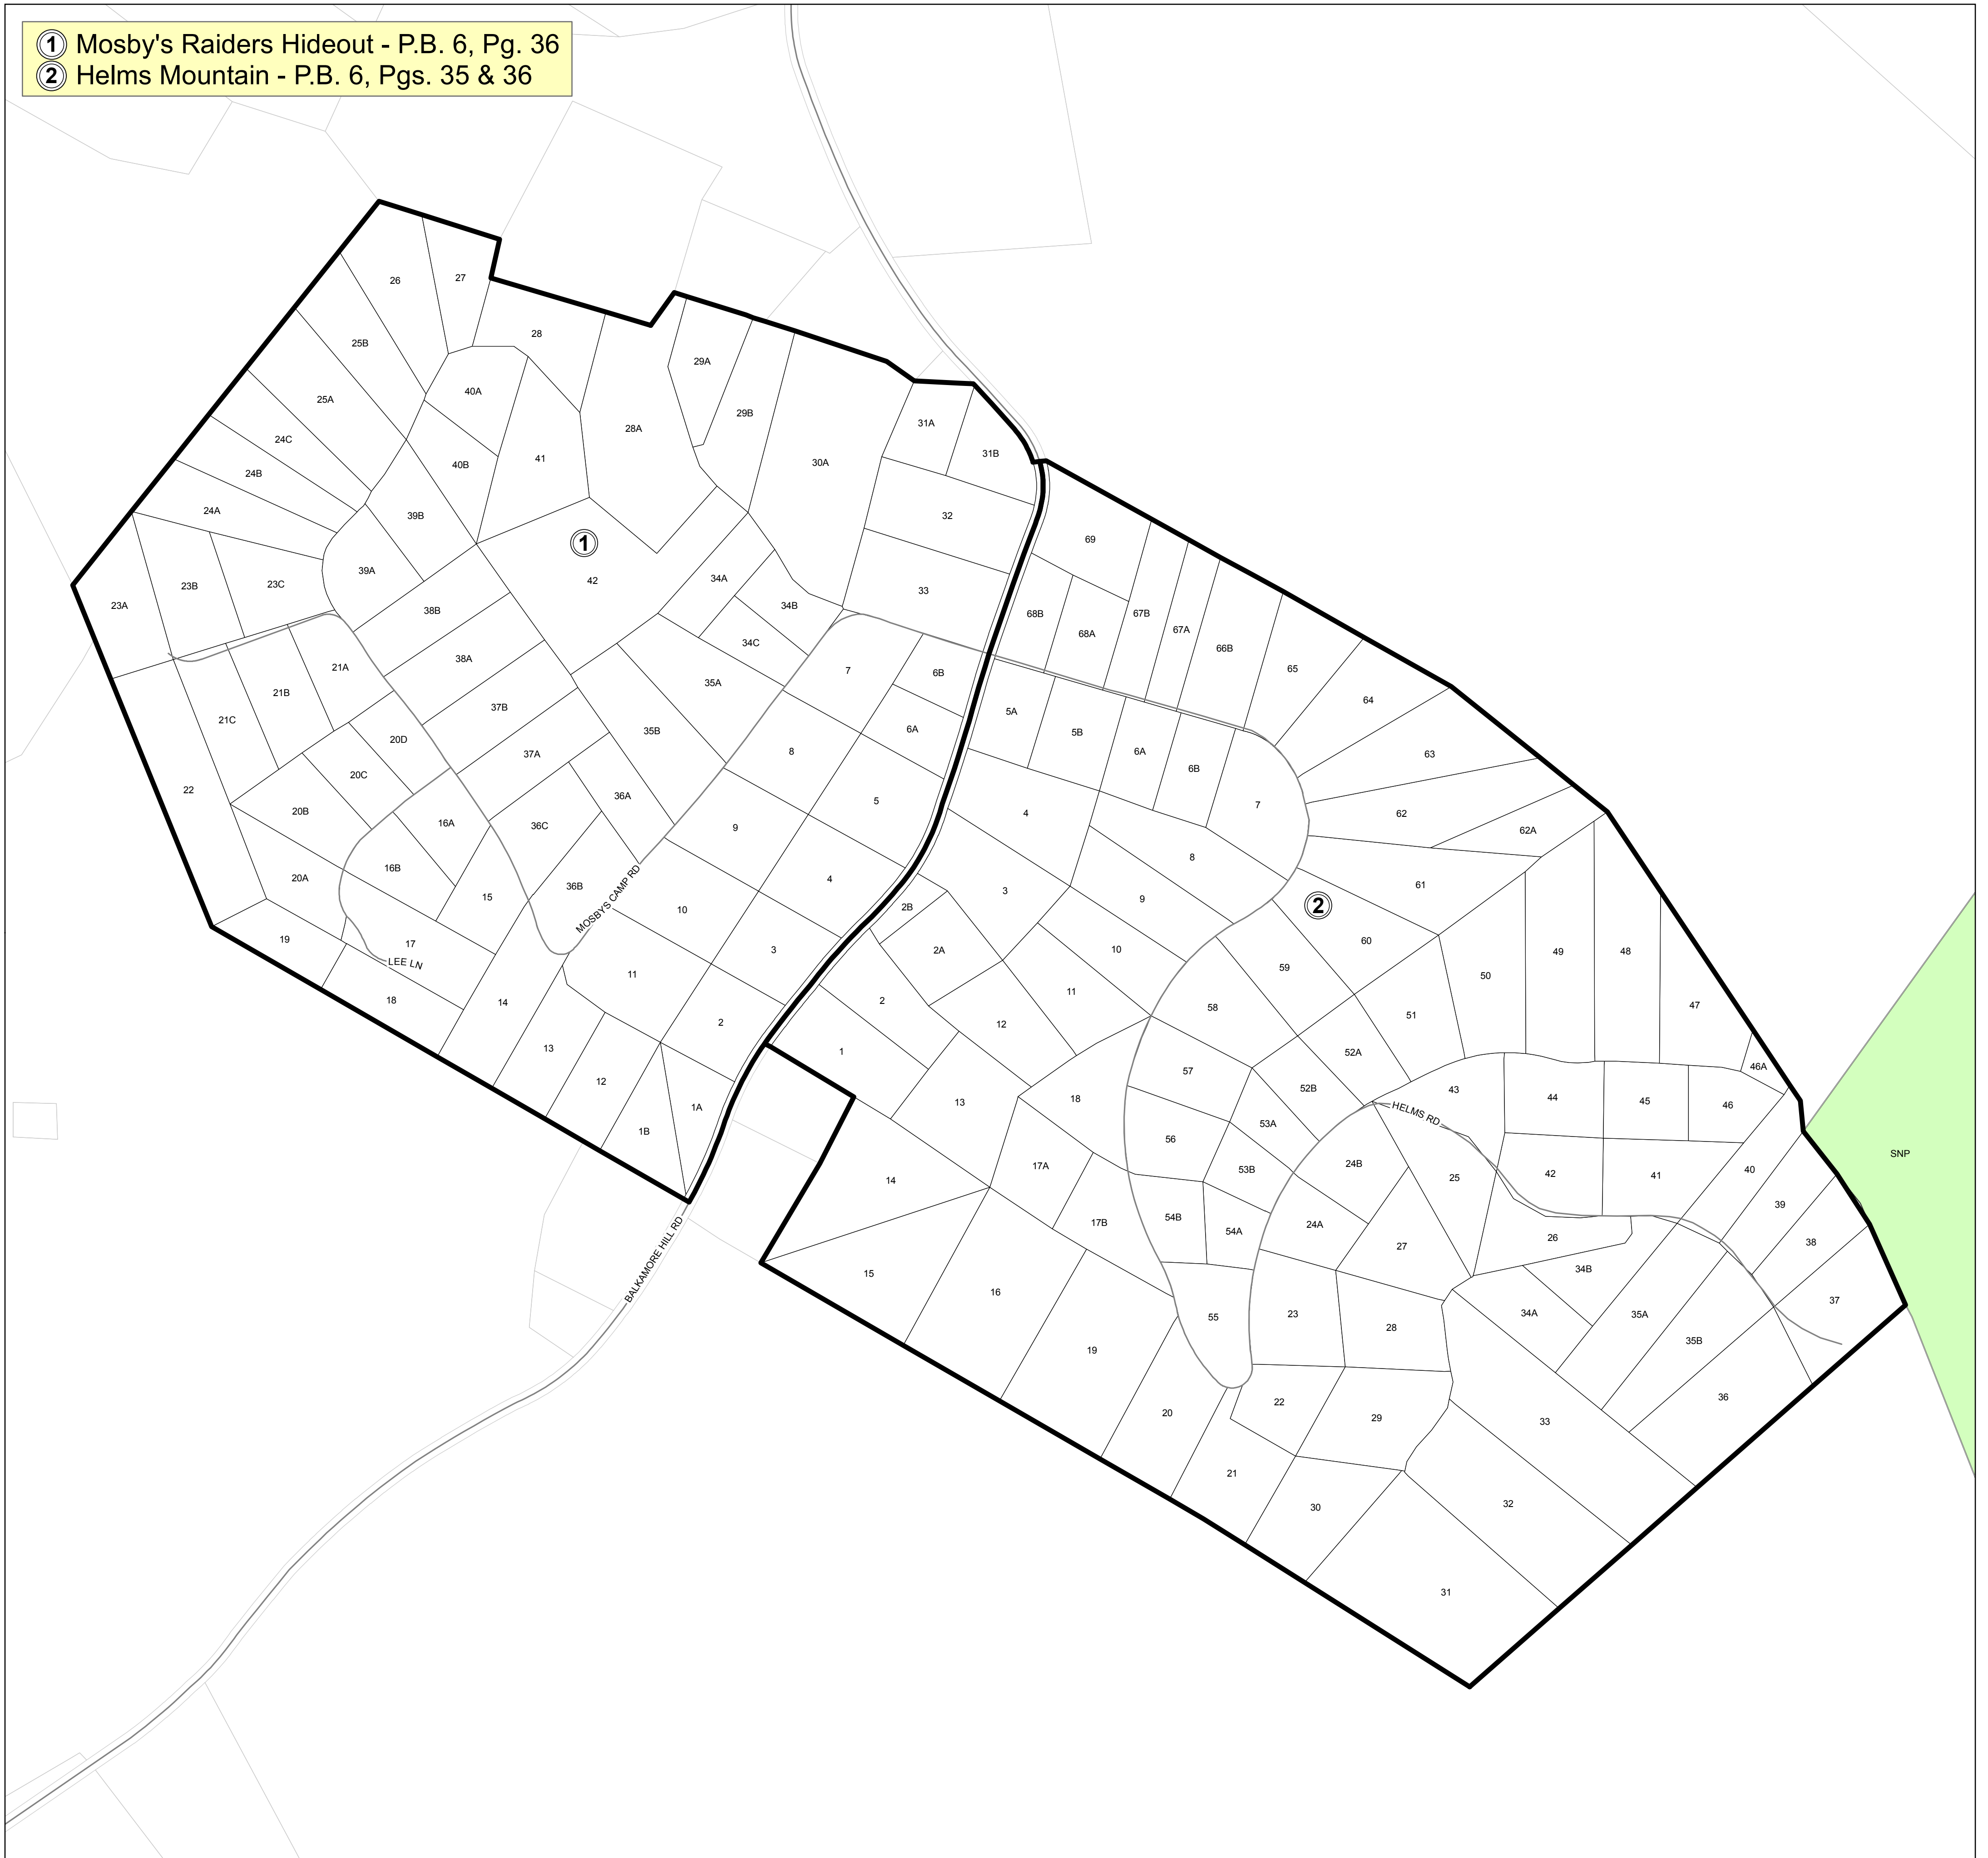

Insert Parcels

Page County, Virginia

- ① Mosby's Raiders Hideout - P.B. 6, Pg. 36
- ② Helms Mountain - P.B. 6, Pgs. 35 & 36

MARKSVILLE DISTRICT

May 2019
Commissioner of Revenue
Reference Use Only

Any determination of topography or contours, or any depiction of physical improvements, property lines or boundaries is for general information only and shall not be used for the design, modification, or construction of improvements to real property or for flood plain determination.

**Insert
73C**