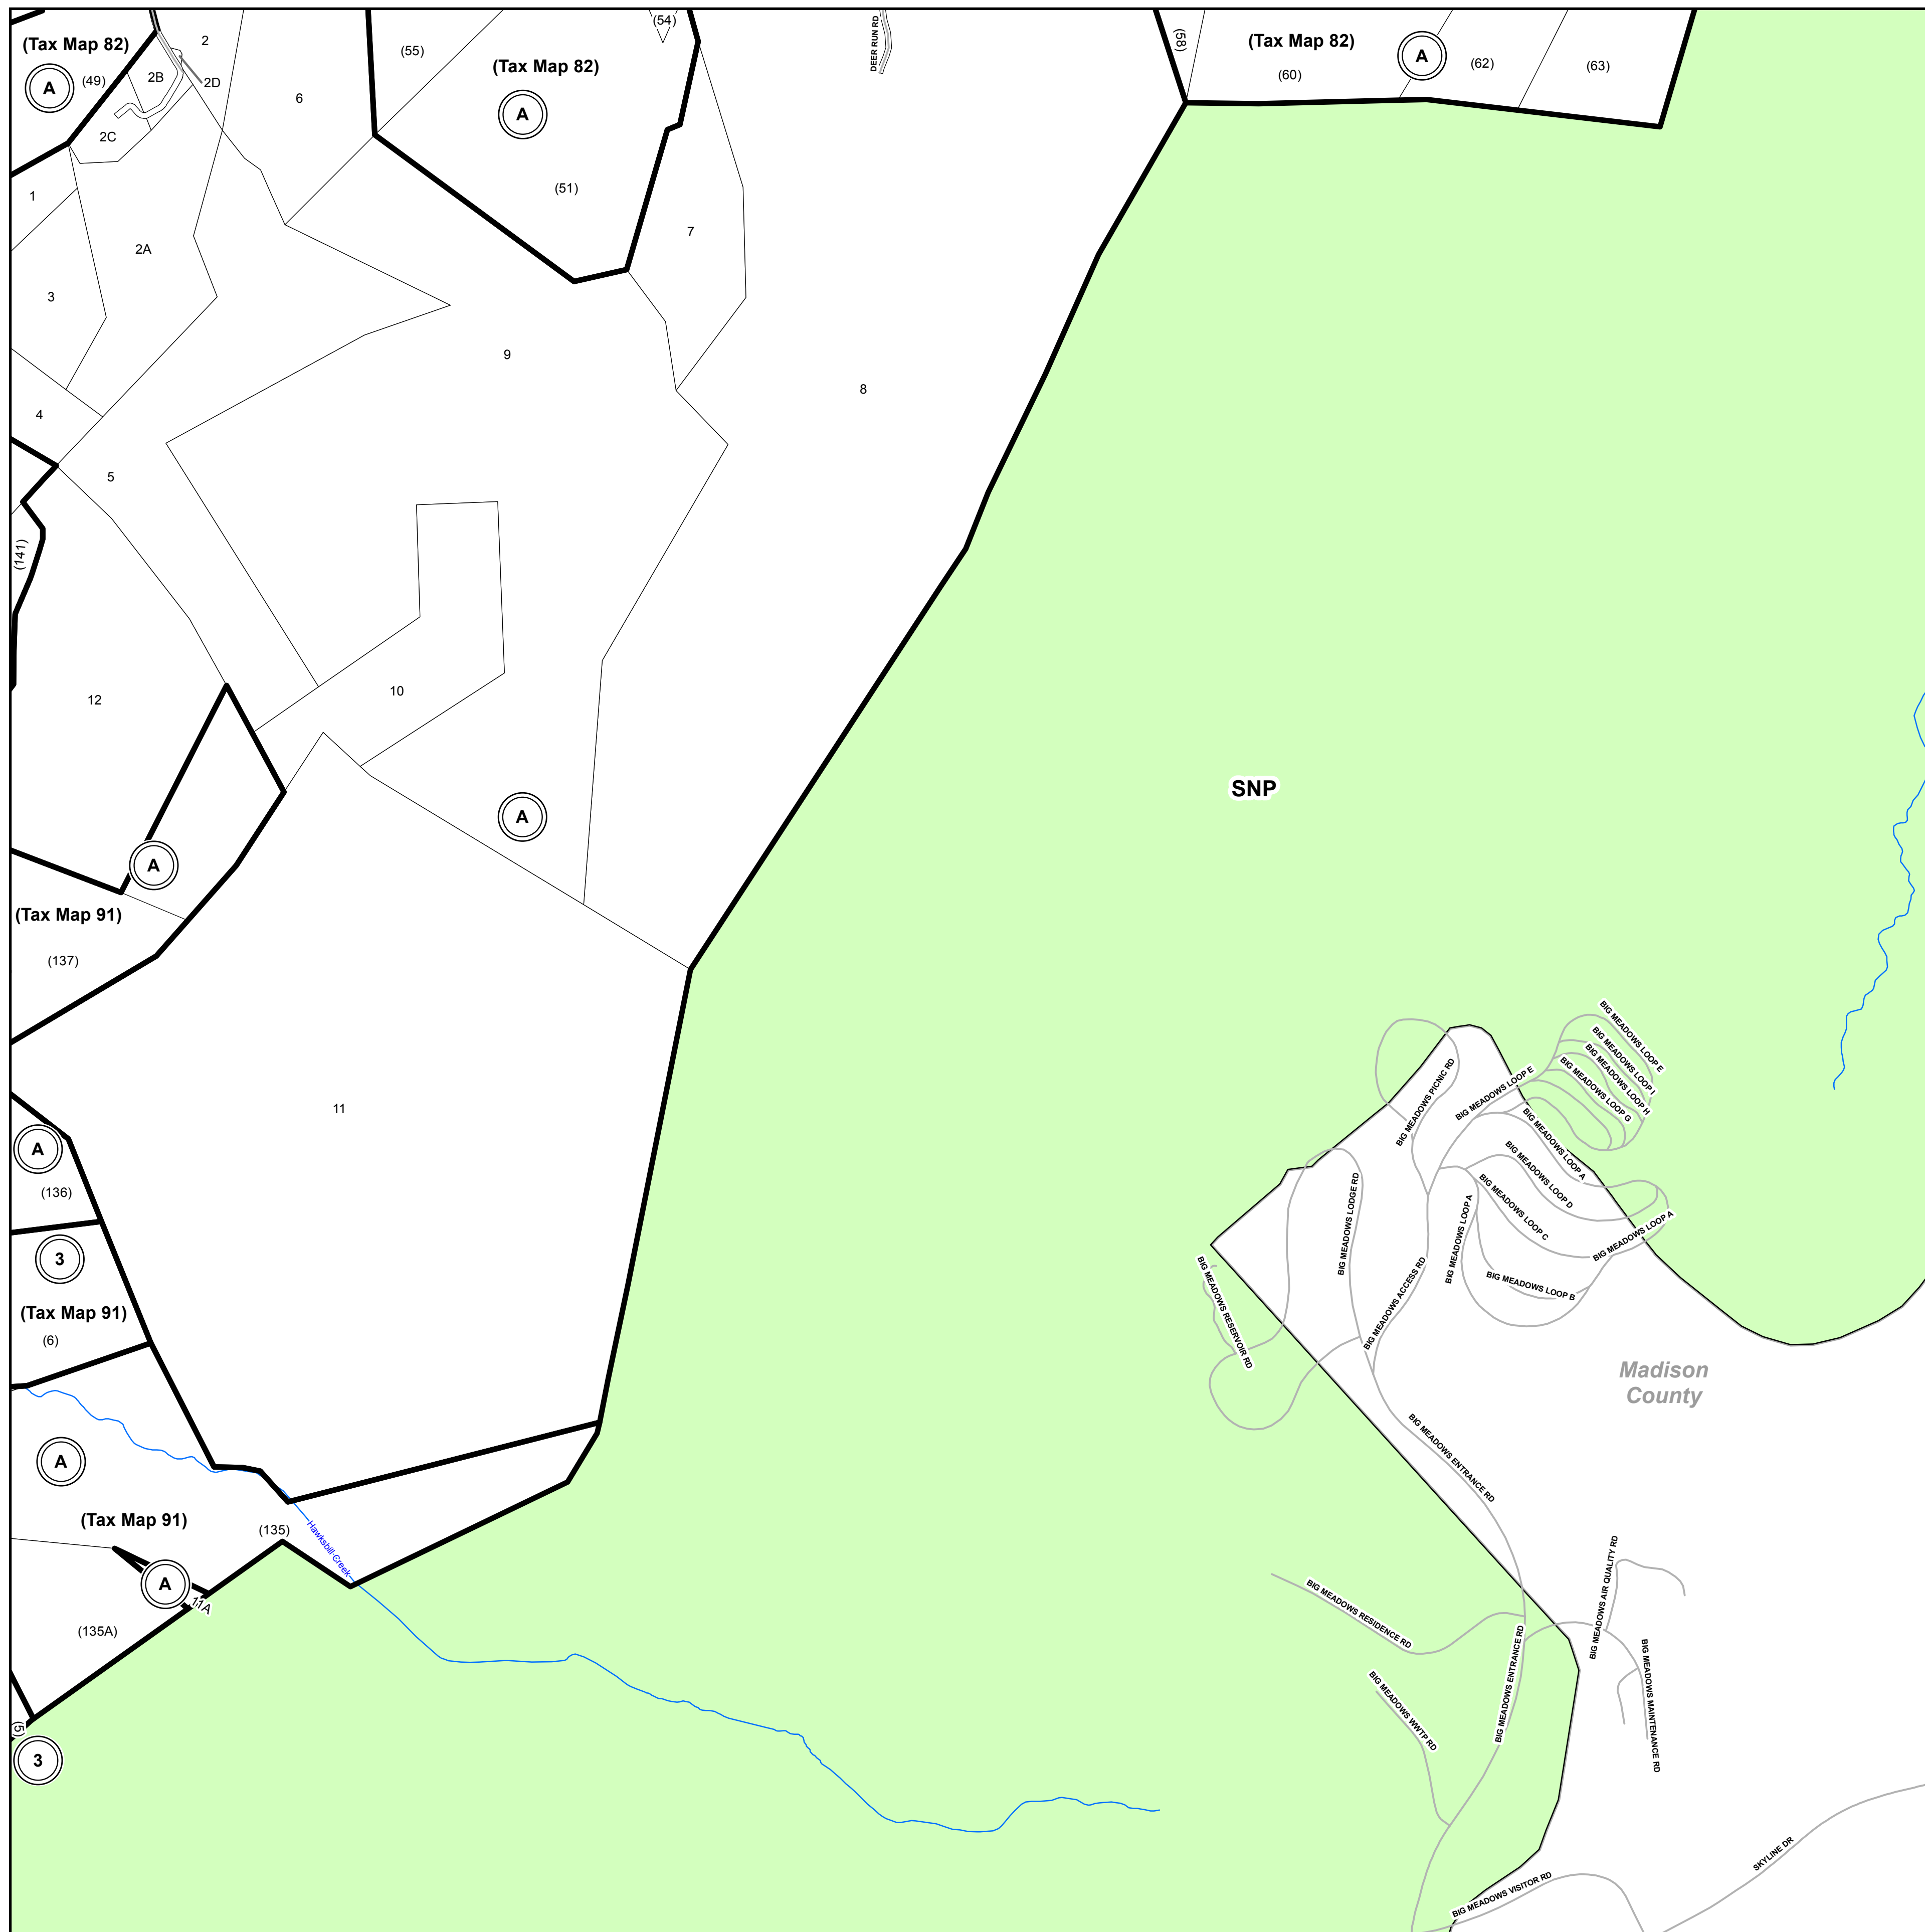

Tax Map Parcels

Page County, Virginia

81 **82** **83**

91 **93**

100 **101** **NONE**

MARKSVILLE

May 2019
Commissioner of Revenue
Reference Use Only

Tax Map
92