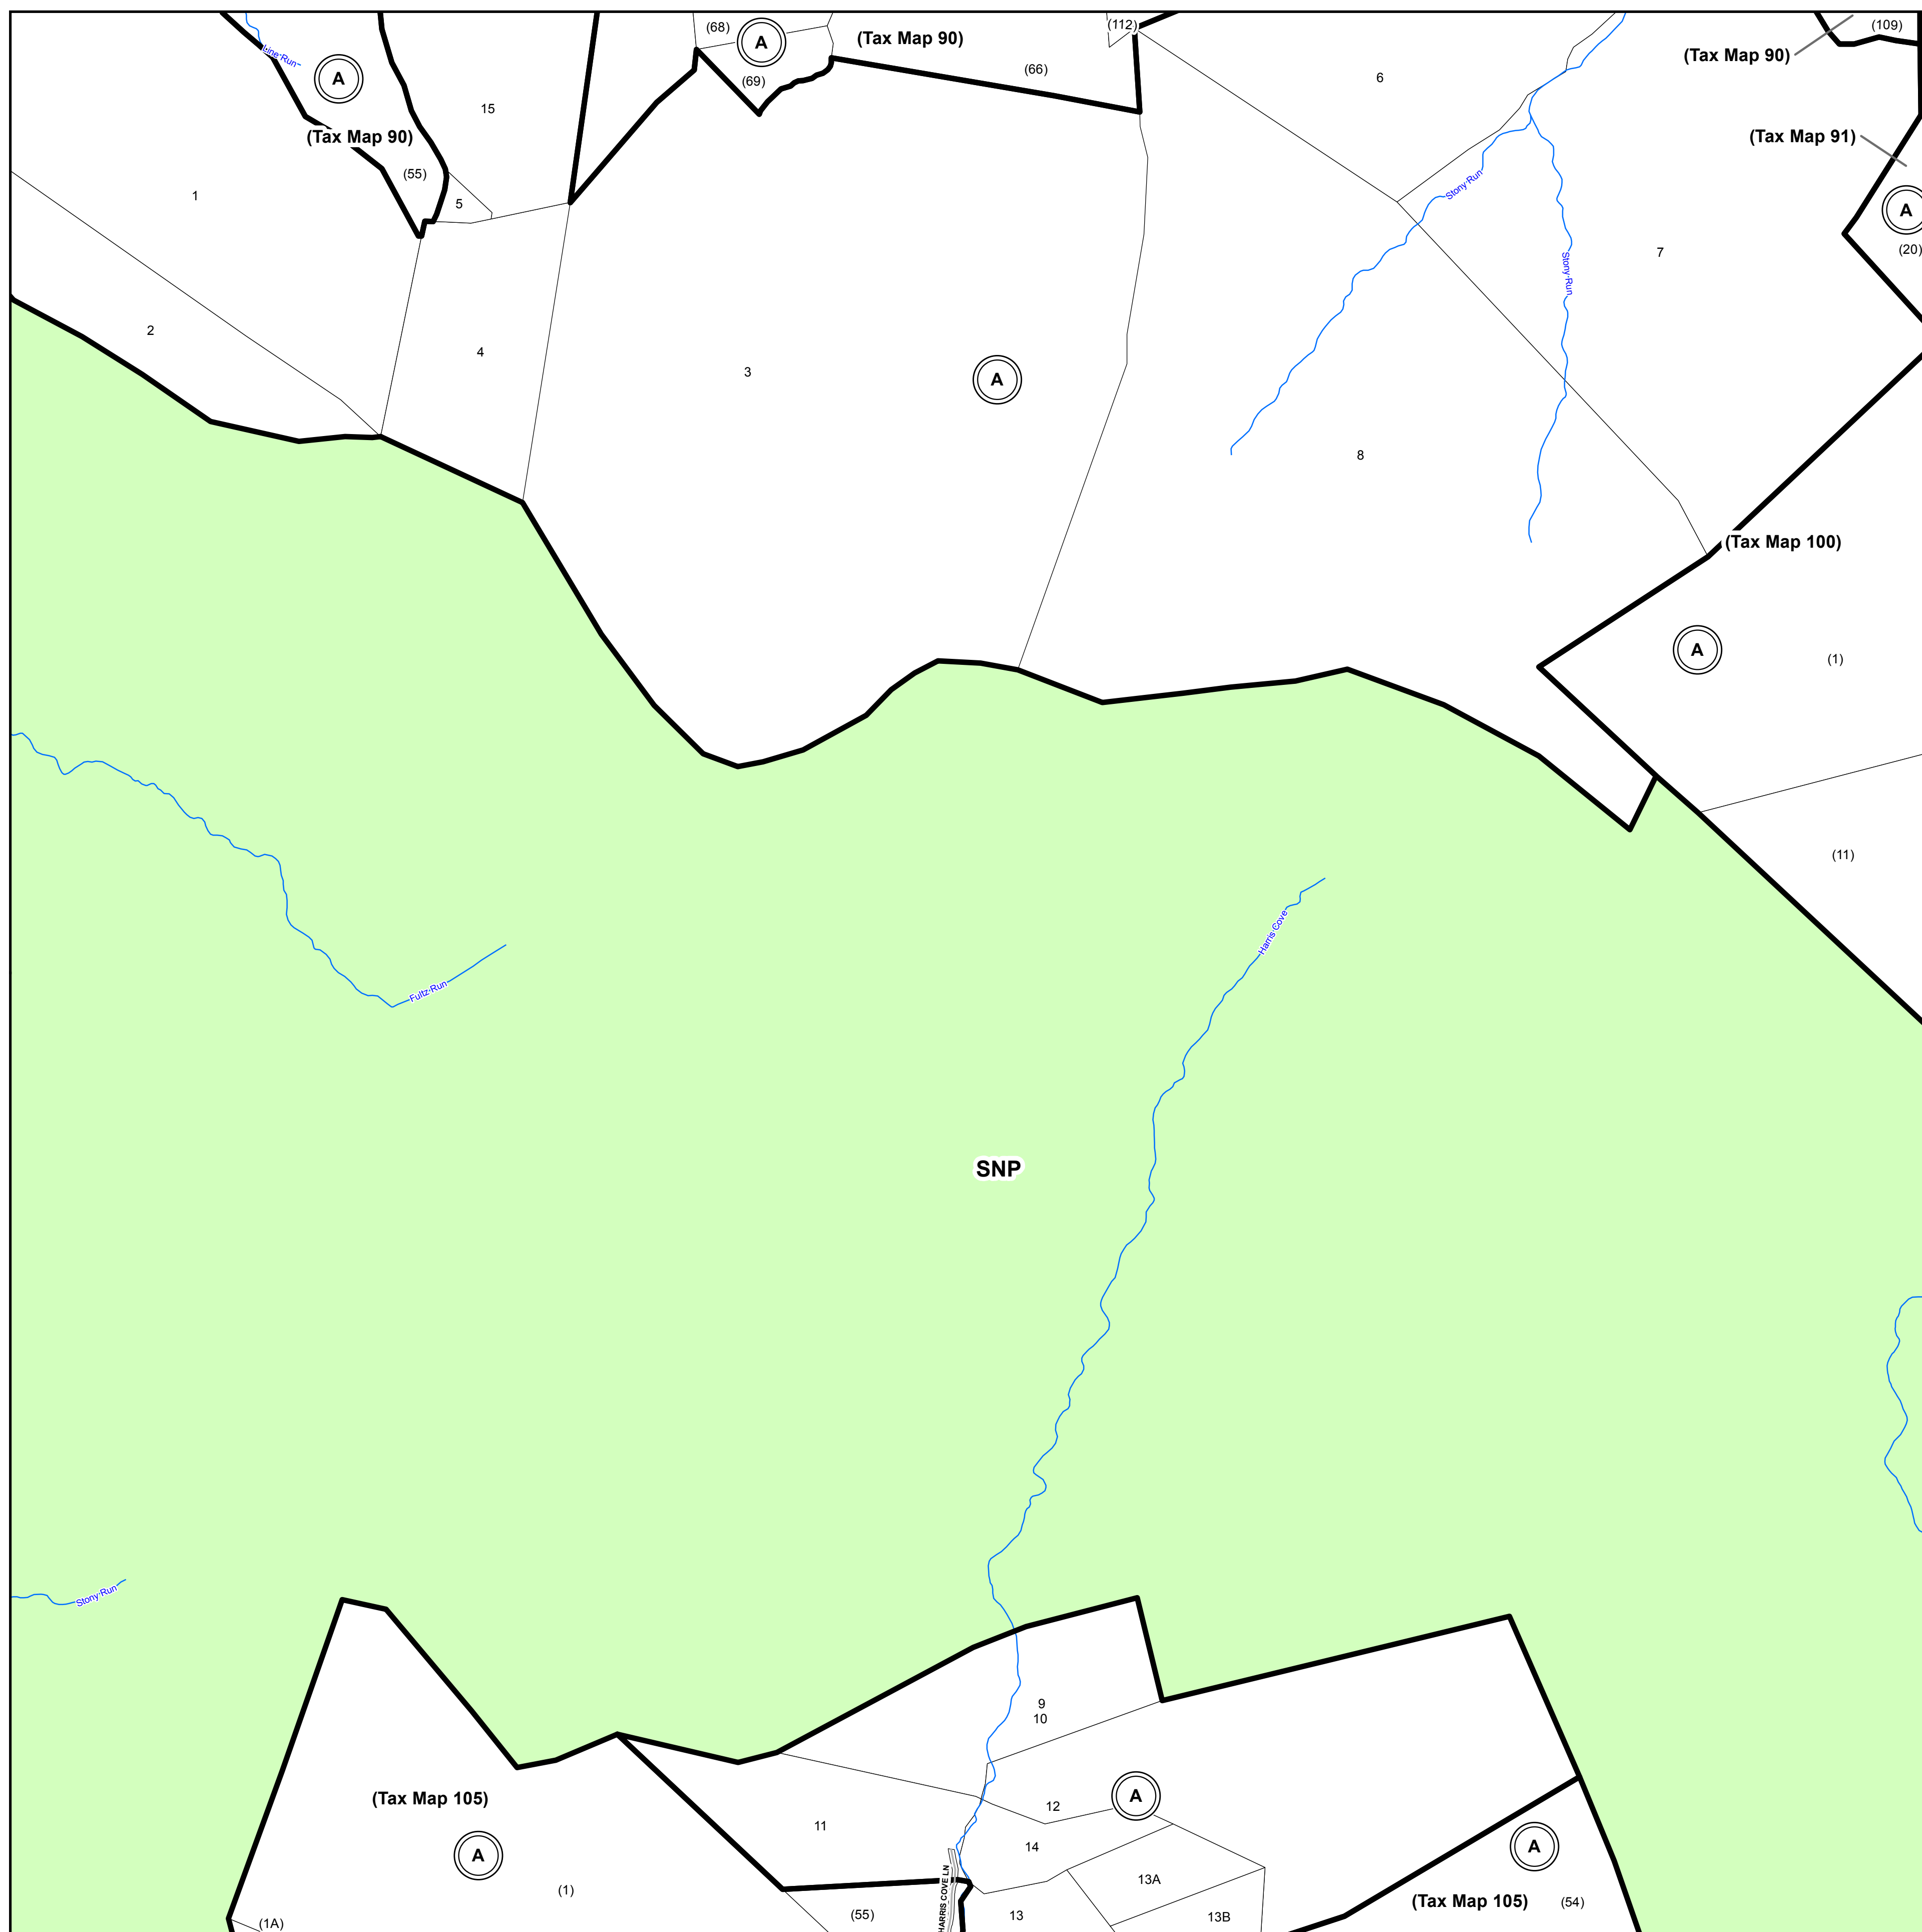

Tax Map Parcels

Page County, Virginia

89

90

91

98

100

104

105

106

MARKSVILLE
SHENANDOAH IRON WORKS

May 2019
Commissioner of Revenue
Reference Use Only

Tax Map
99