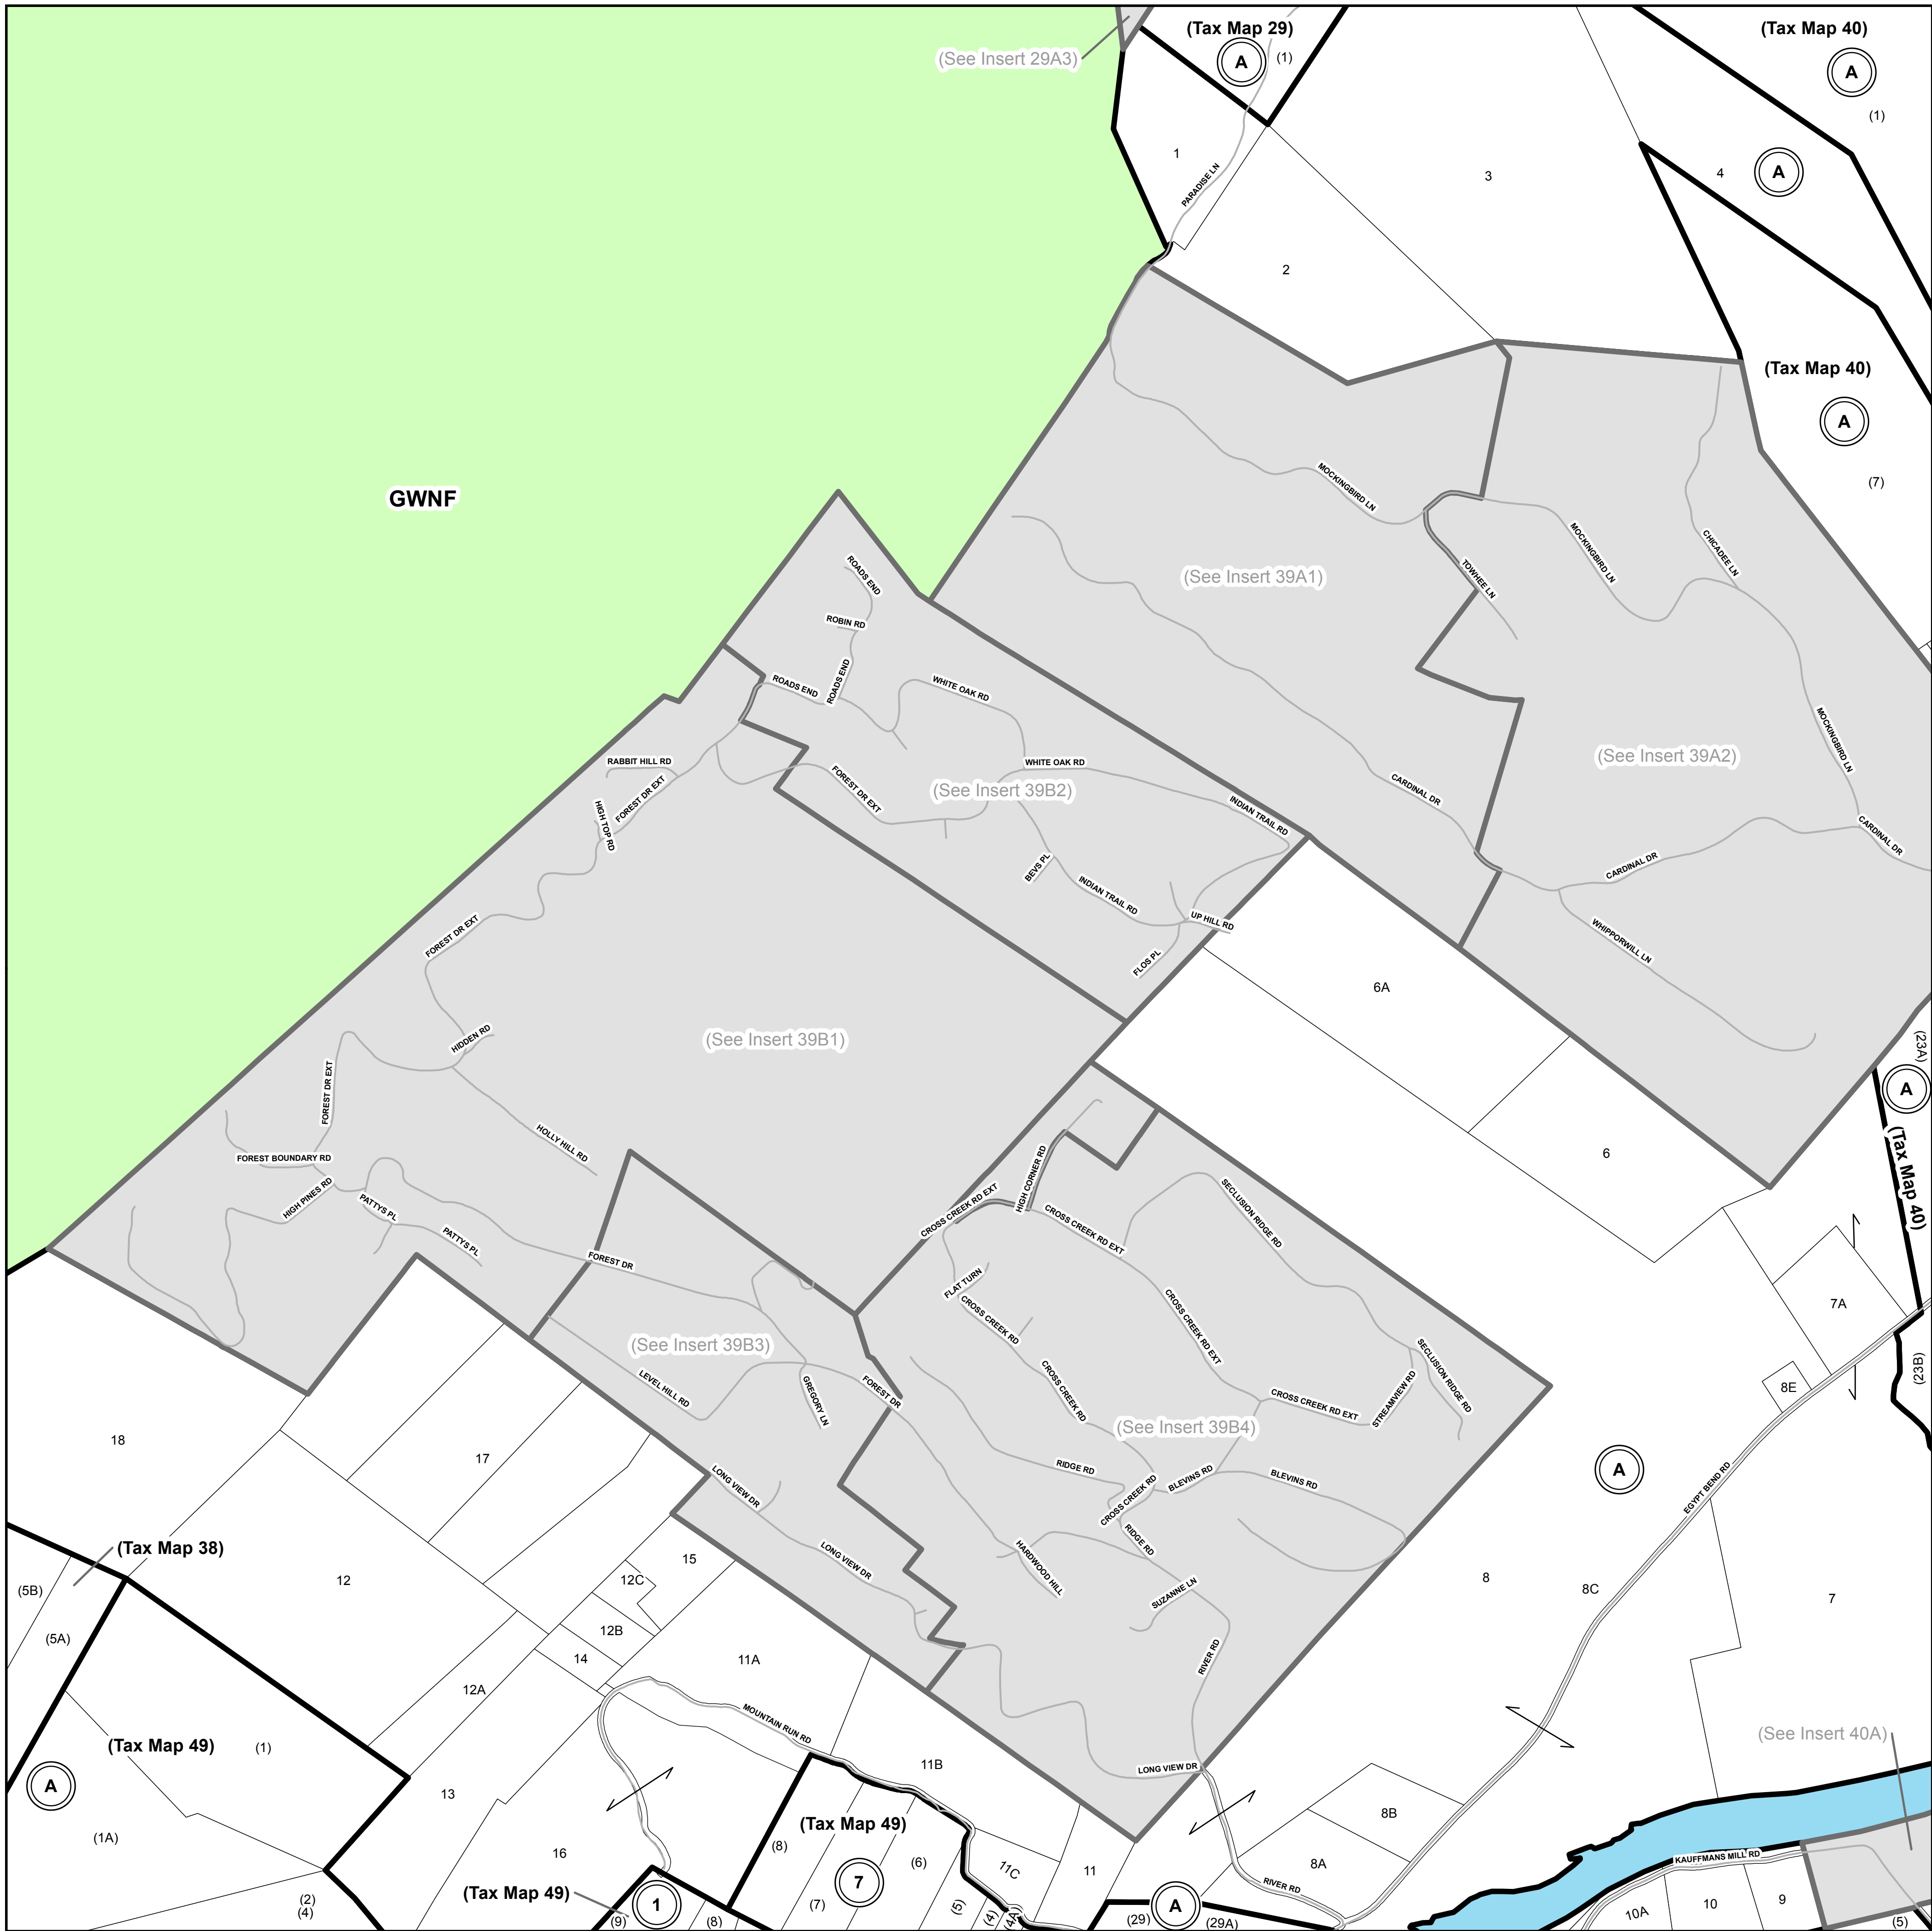

Tax Map Parcels

Page County, Virginia

28

29

30

38

40

48

49

50

LURAY DISTRICT
MARKSVILLE DISTRICT

May 2019
Commissioner of Revenue
Reference Use Only

Tax Map
39