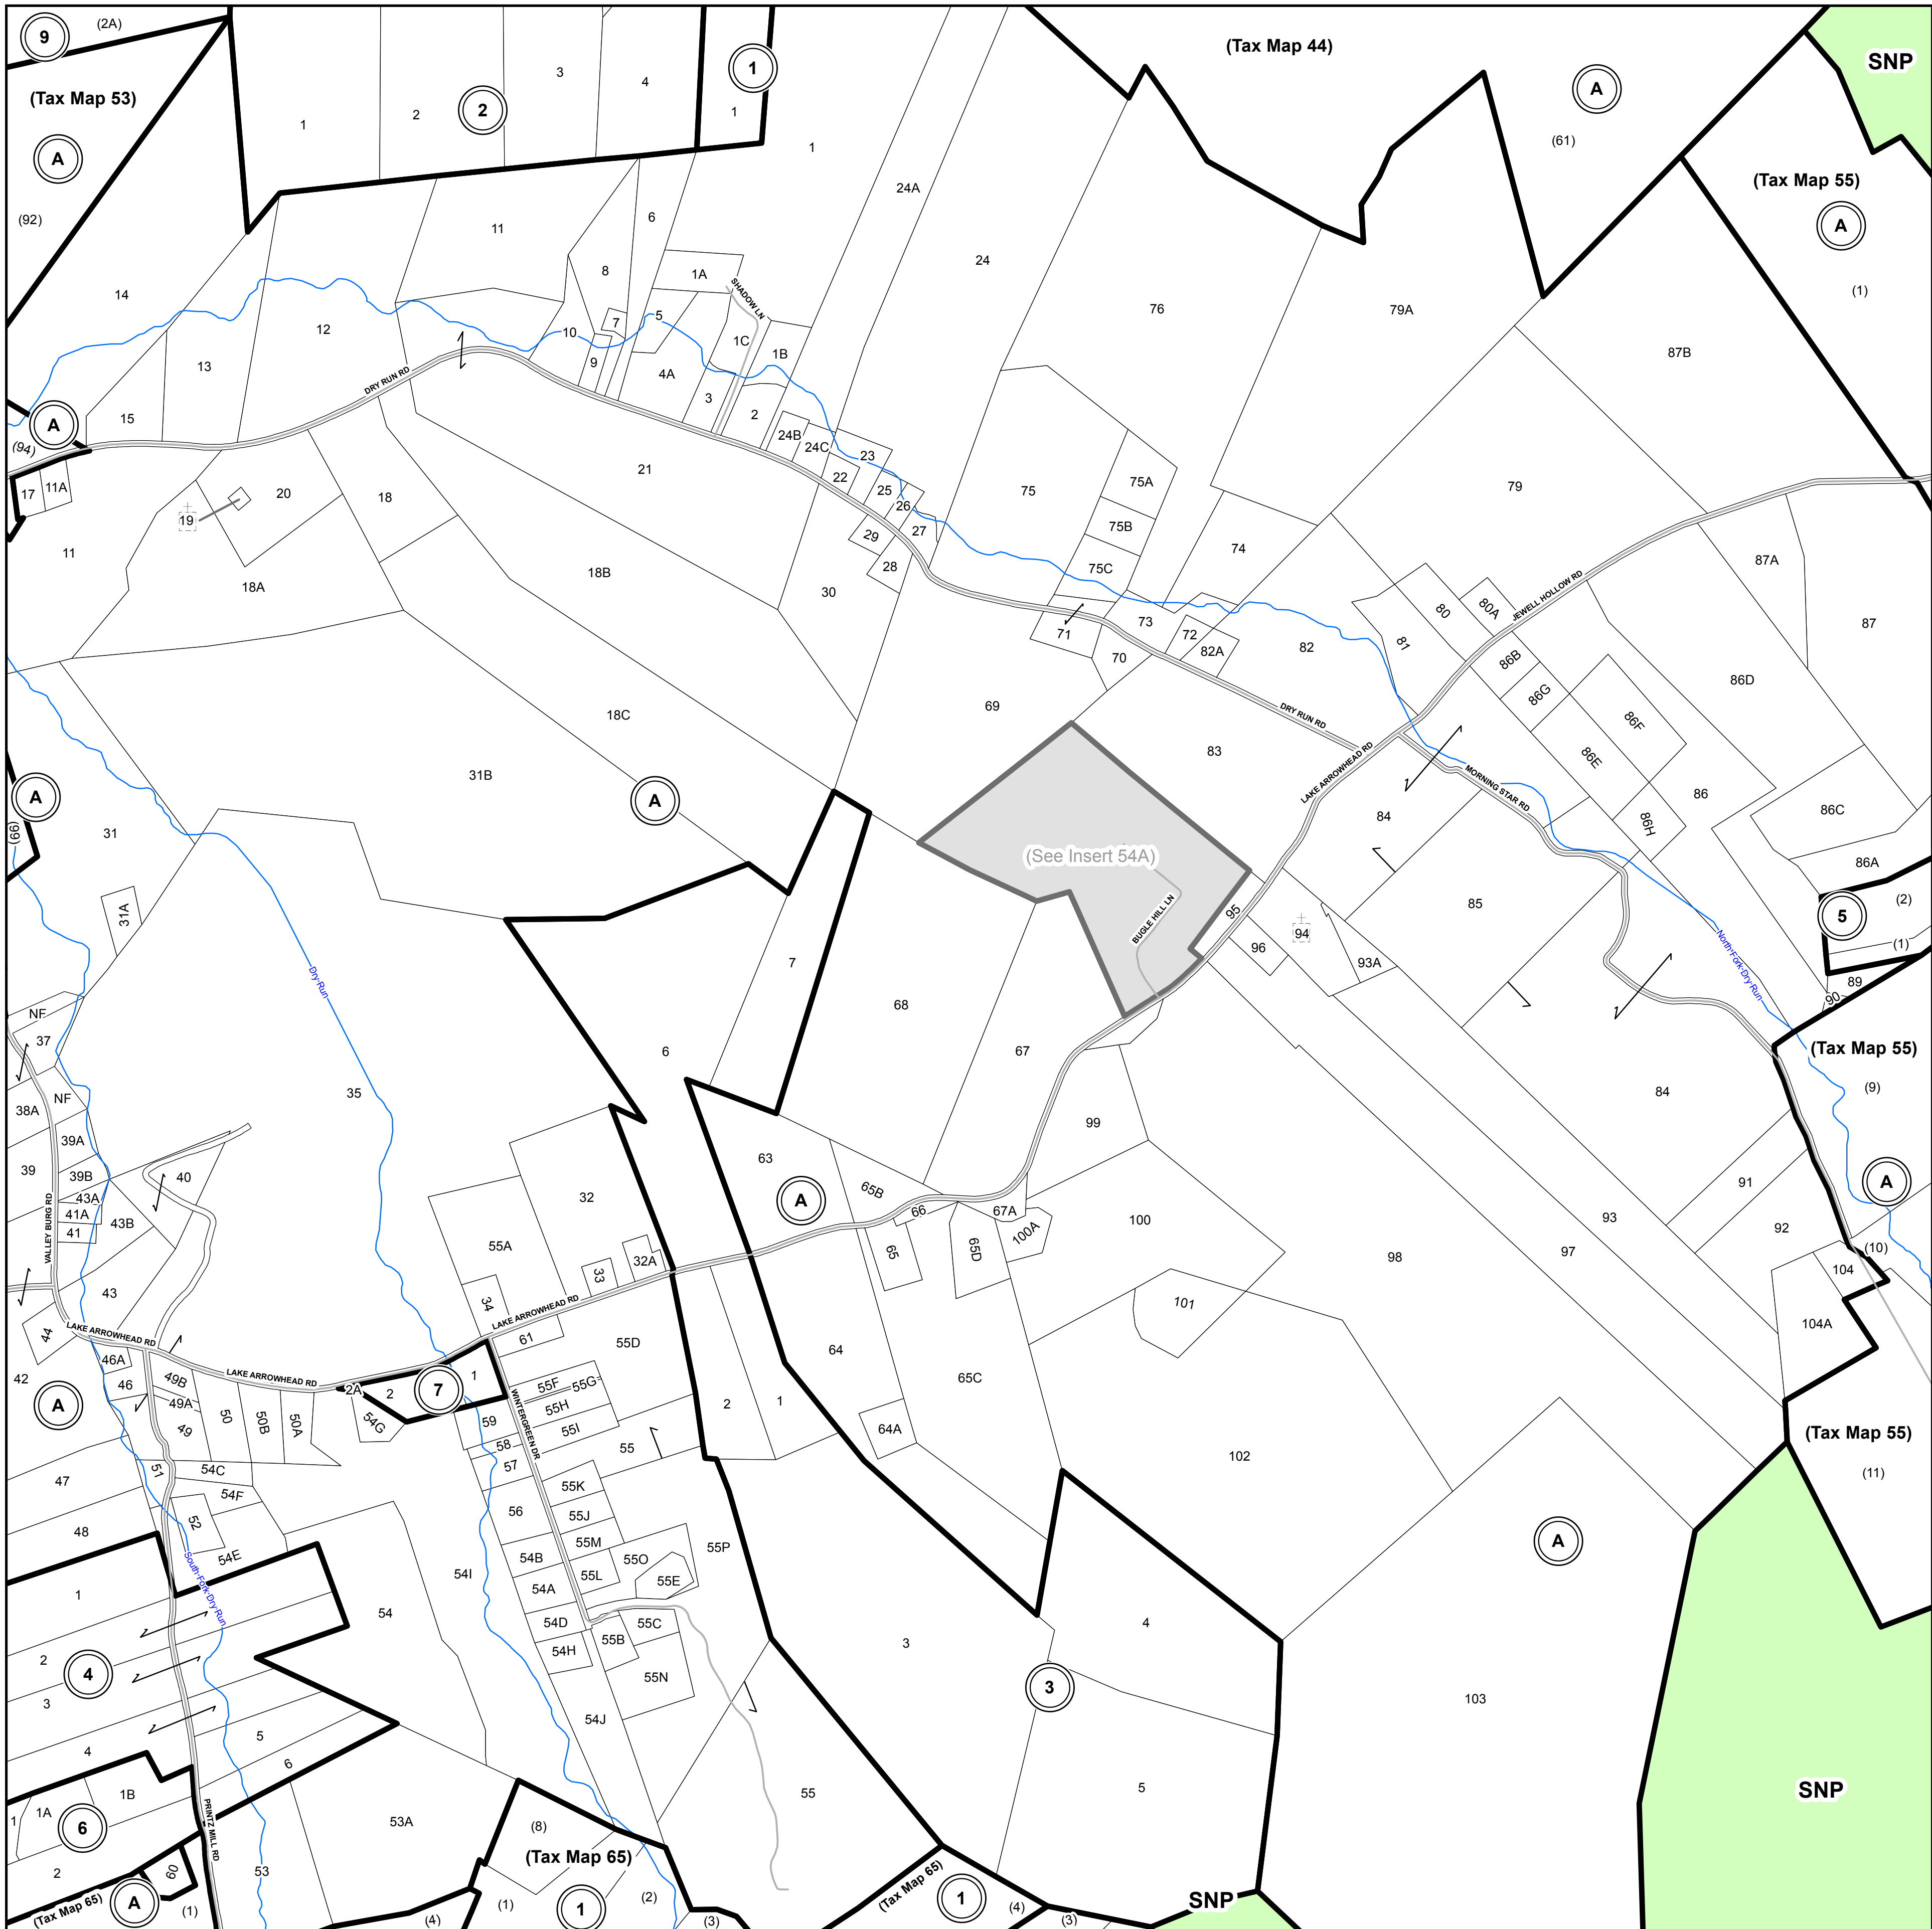

Tax Map Parcels

Page County, Virginia

43

44

45

53

55

64

65

66

SPRINGFIELD DISTRICT
LURAY DISTRICT

May 2019
Commissioner of Revenue
Reference Use Only

Any determination of topography or contours, or any depiction of physical improvements, property lines or boundaries is for general information only and shall not be used for the design, modification, or construction of improvements to real property or for flood plain determination.

Tax Map
54