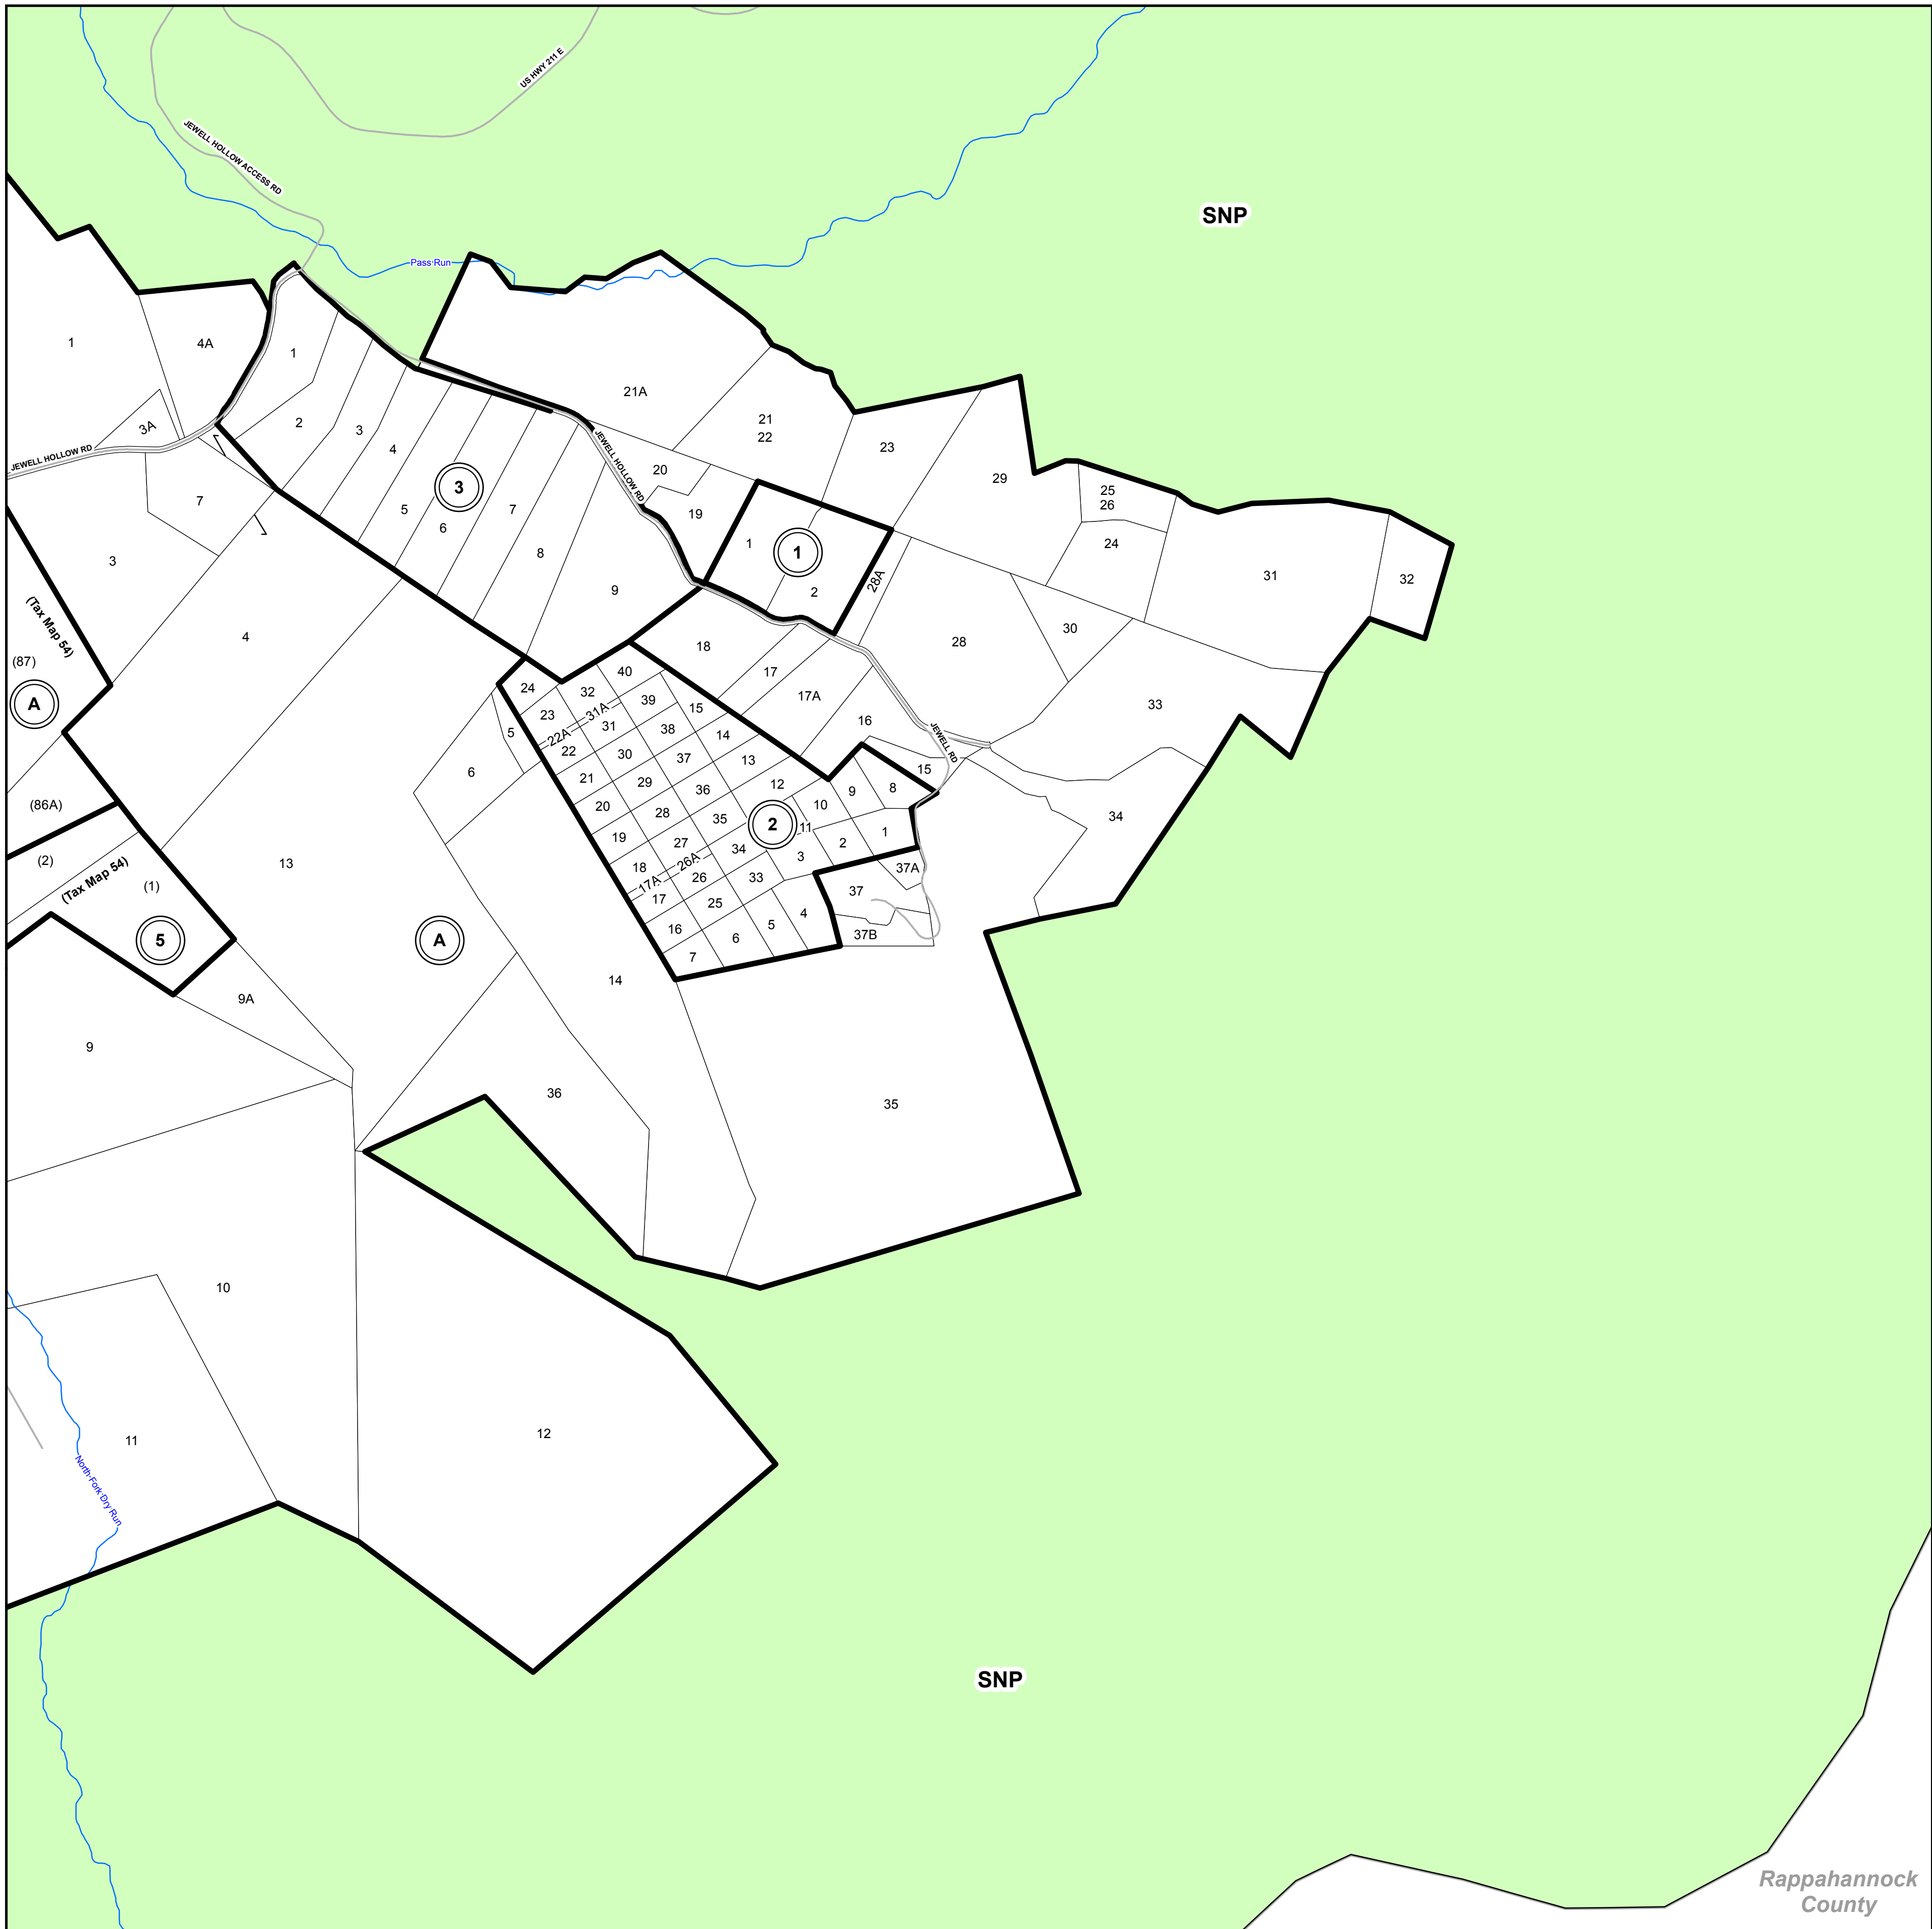

Tax Map Parcels

Page County, Virginia

44

45

46

54

56

65

66

NONE

SPRINGFIELD DISTRICT
LURAY DISTRICT

May 2019
Commissioner of Revenue
Reference Use Only

Any determination of topography or contours, or any depiction of physical improvements, property lines or boundaries is for general information only and shall not be used for the design, modification, or construction of improvements to real property or for flood plain determination.

Tax Map
55

Rappahannock
County