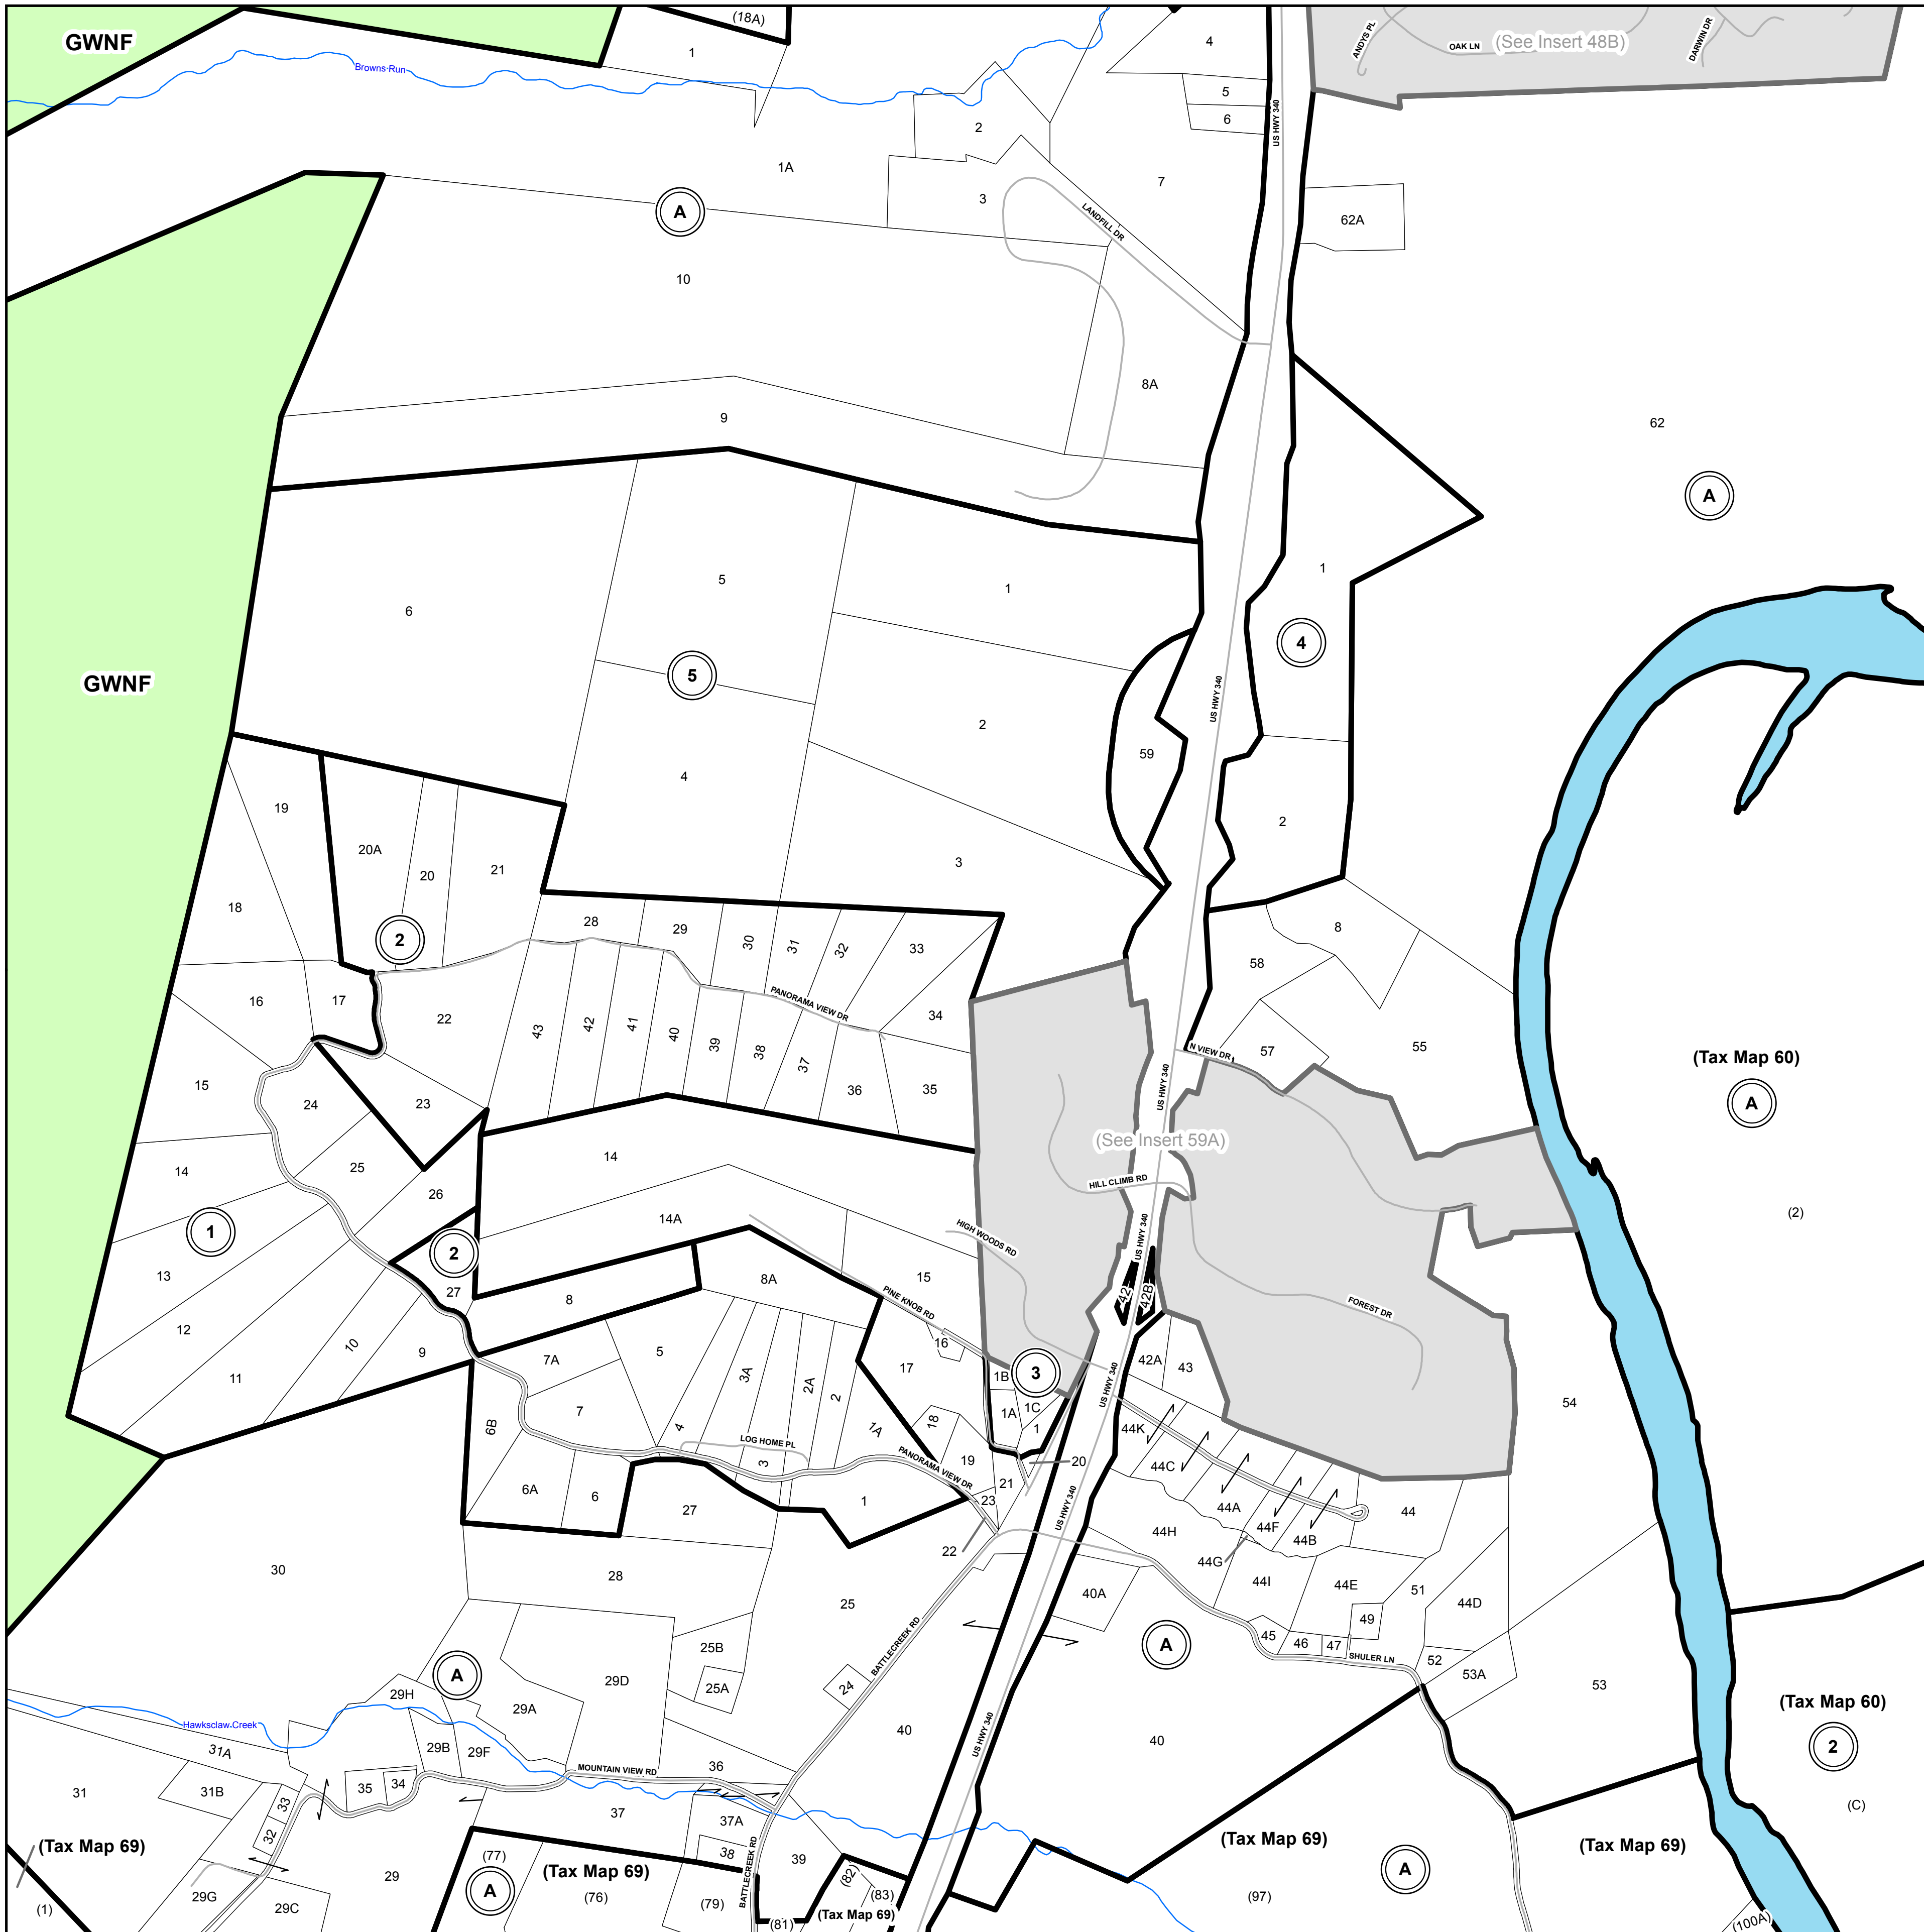

Tax Map Parcels

Page County, Virginia

47

48

49

58

60

68

69

70

MARKSVILLE
SHENANDOAH IRON WORKS

May 2019
Commissioner of Revenue
Reference Use Only

Any determination of topography or contours, or any depiction of physical improvements, property lines or boundaries is for general information only and shall not be used for the design, modification, or construction of improvements to real property or for flood plain determination.

Tax Map
59