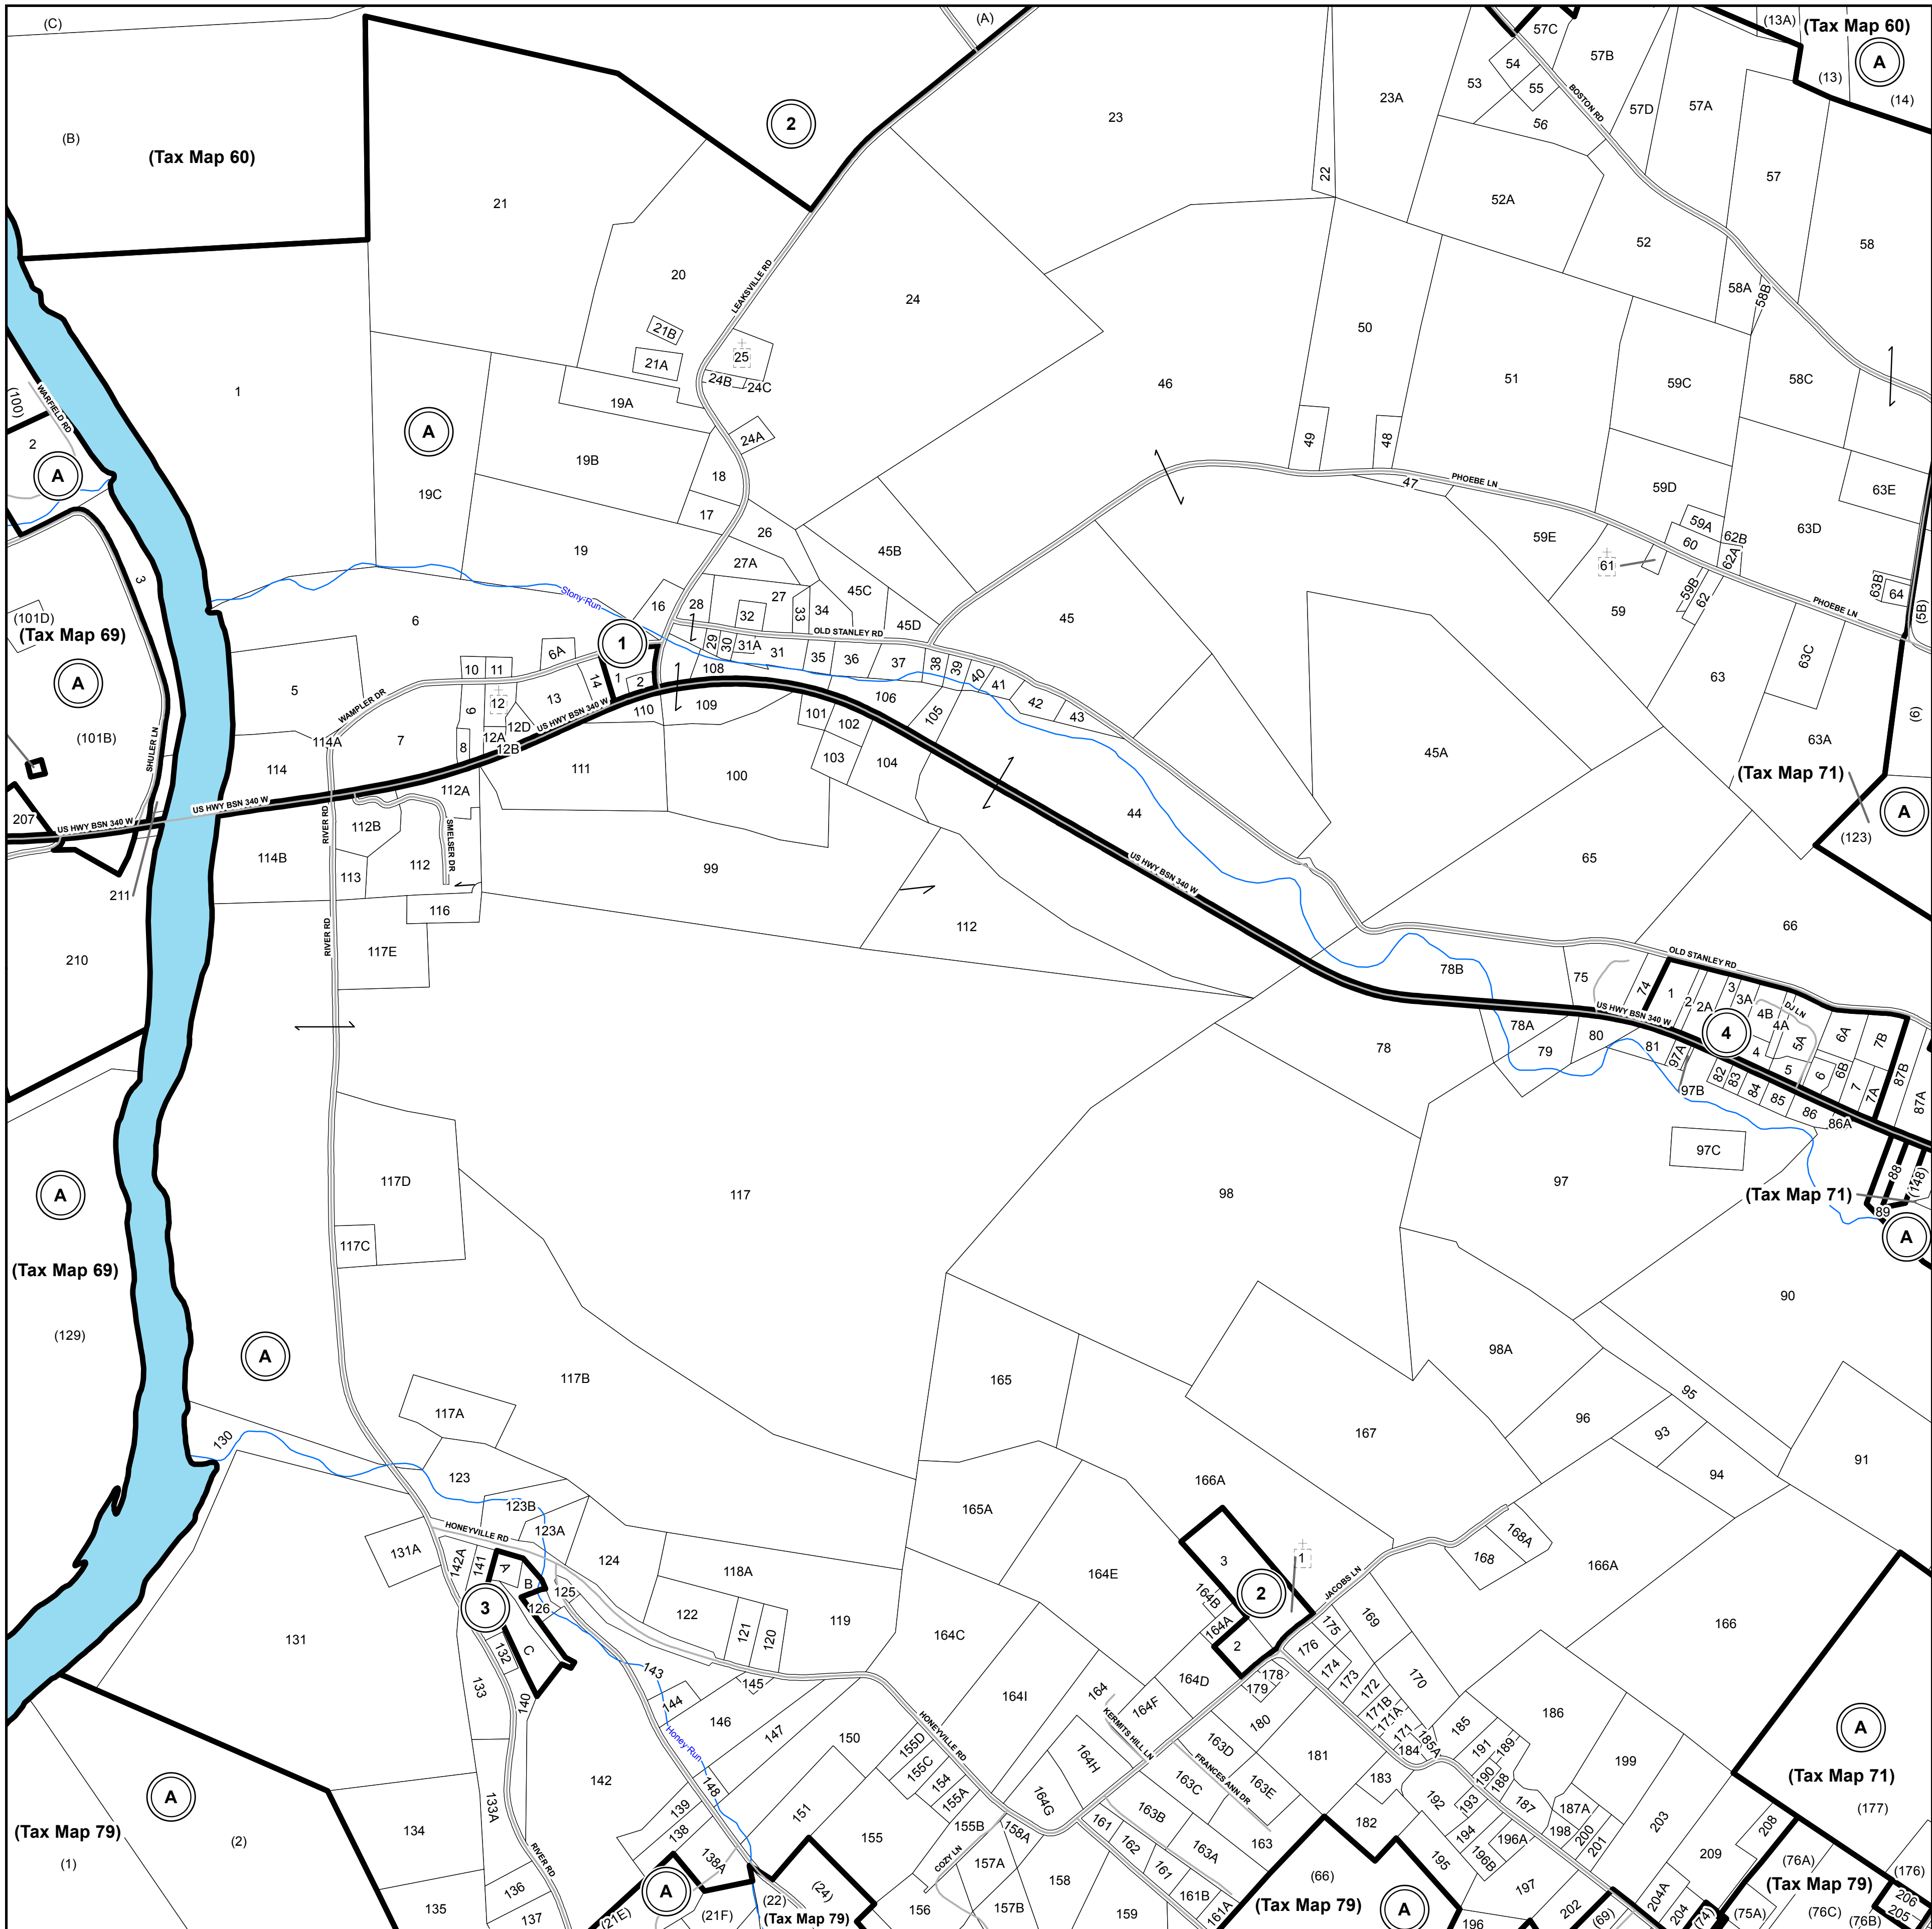

Tax Map Parcels

Page County, Virginia

59 60 61

78 79 80

MARKSVILLE
SHENANDOAH IRON WORKS

May 2019
Commissioner of Revenue
Reference Use Only

Tax Map
70