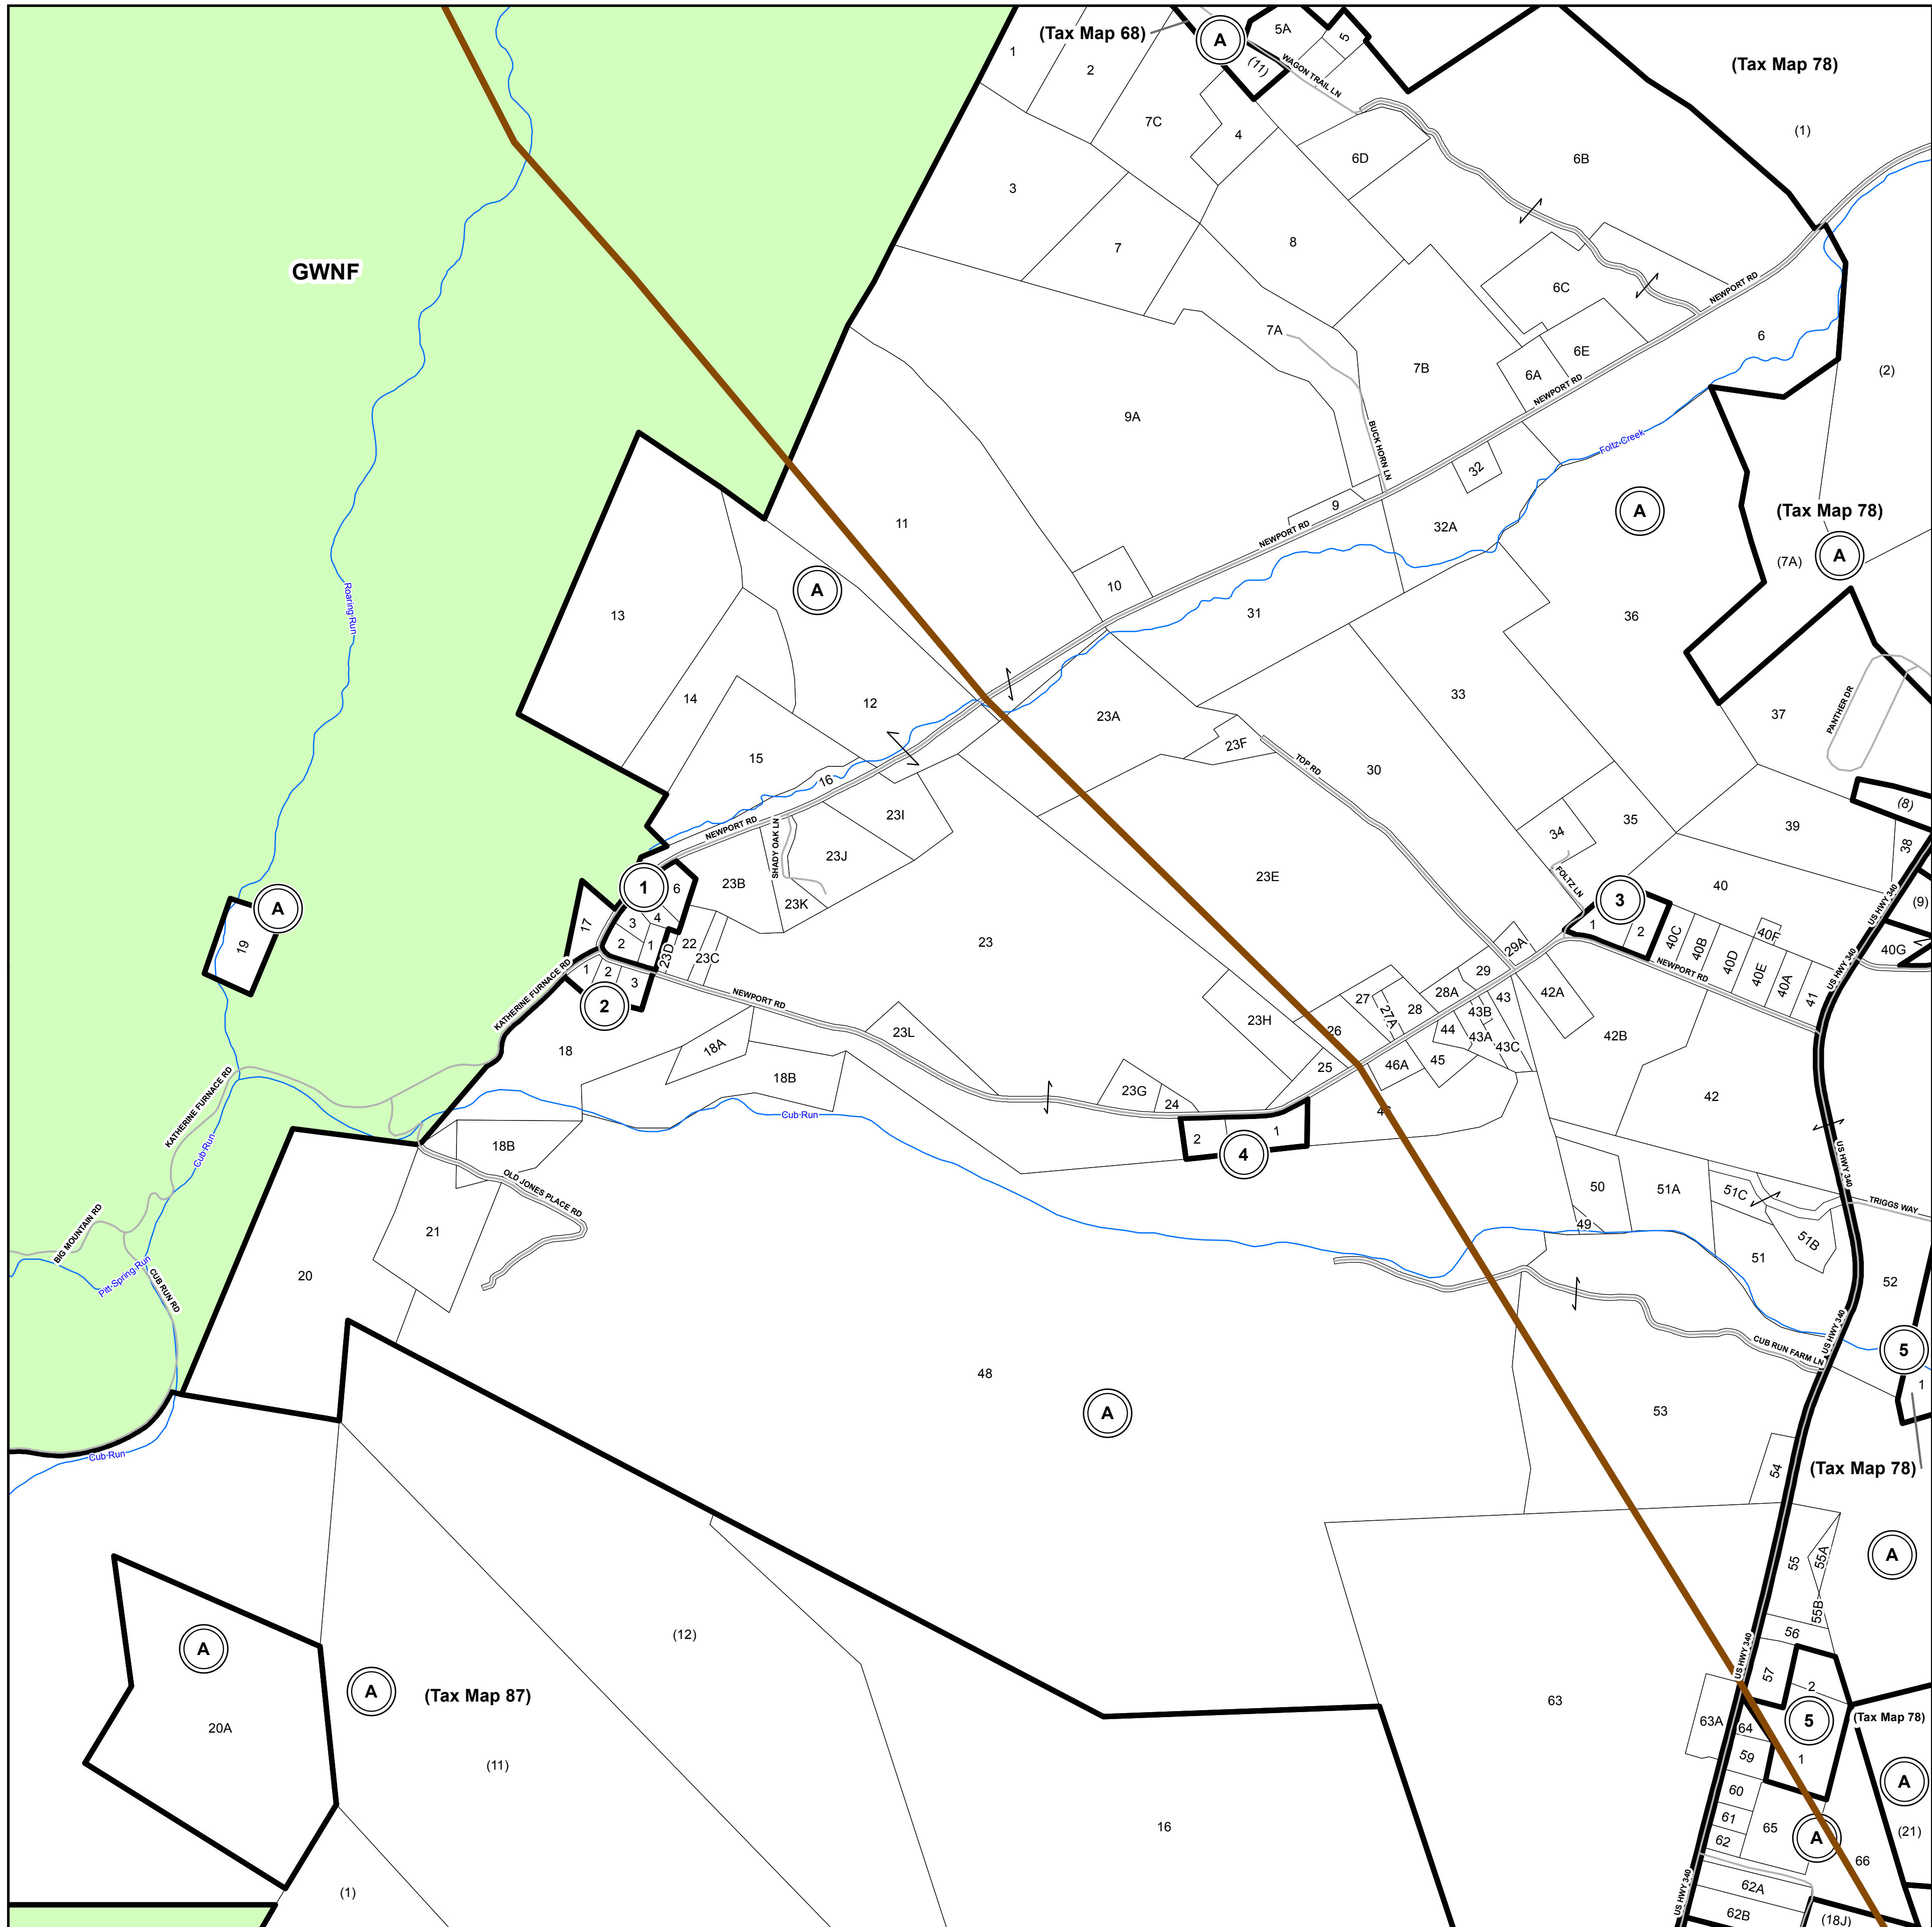

Tax Map Parcels

Page County, Virginia

67

68

69

76

78

86

87

88

SHENANDOAH IRON WORKS

May 2019
Commissioner of Revenue
Reference Use Only

Tax Map
77