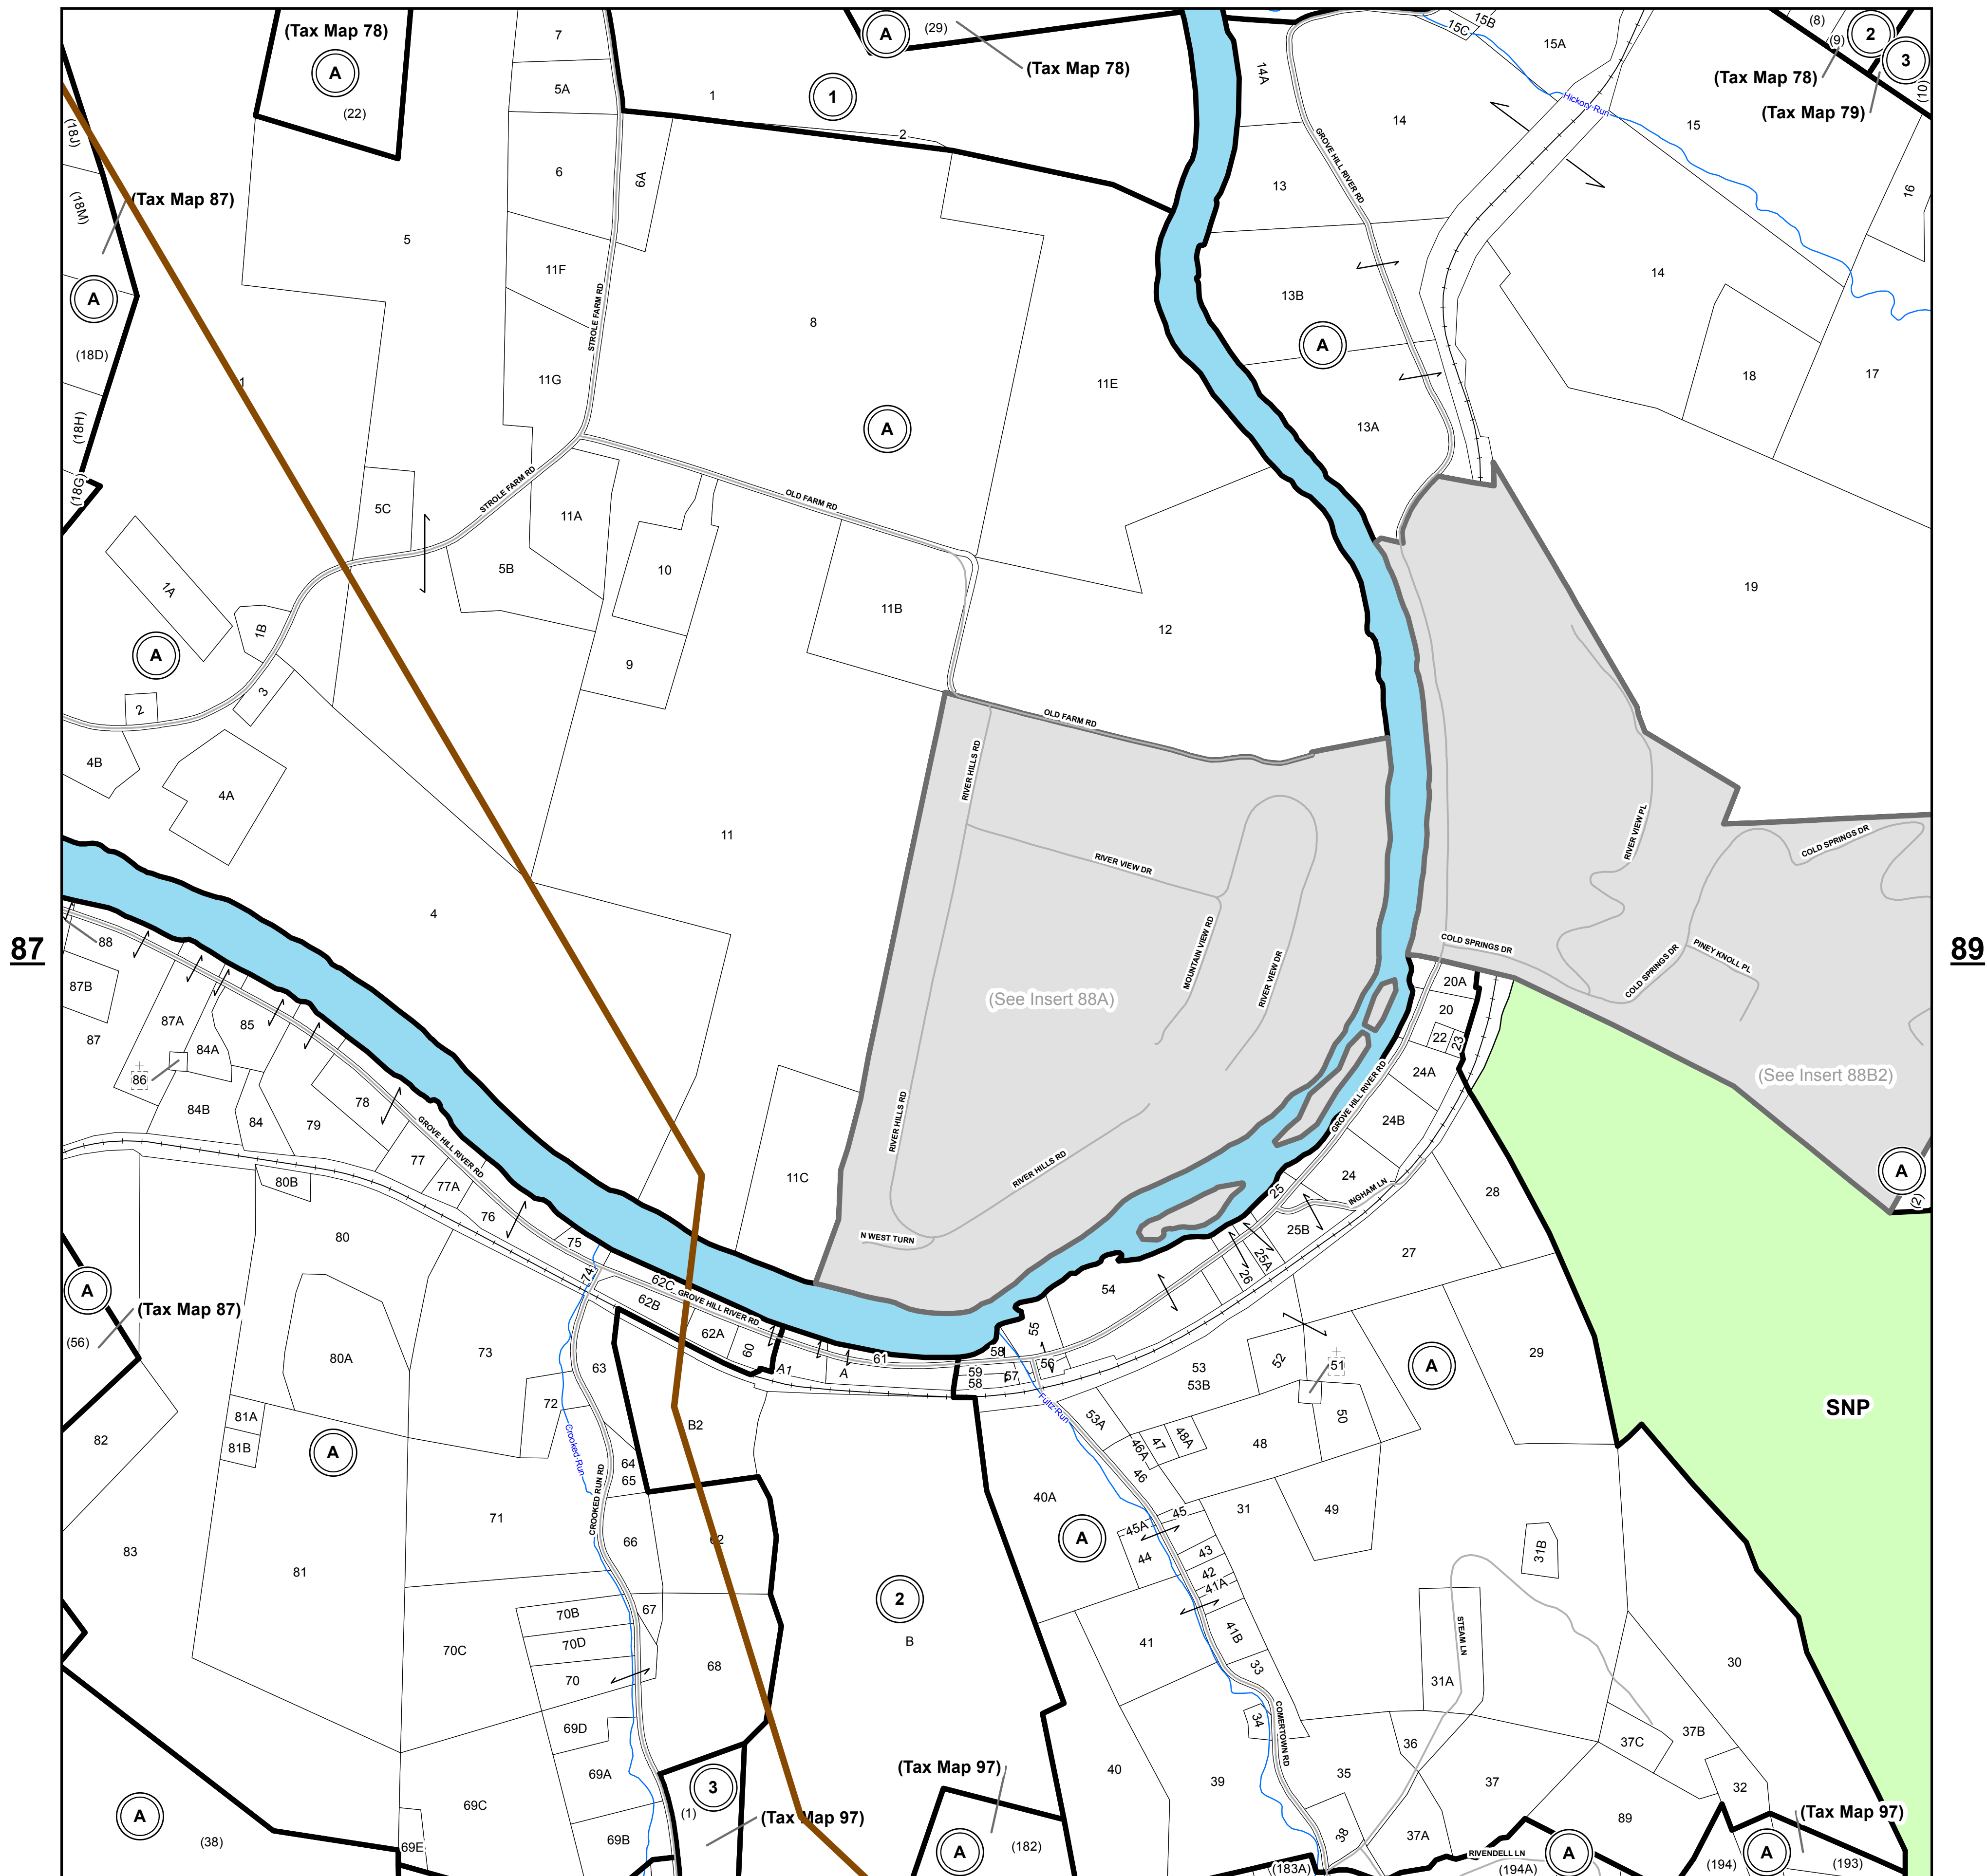

Tax Map Parcels

Page County, Virginia

77 78 79

96 97 98

SHENANDOAH IRON WORKS

May 2019
Commissioner of Revenue
Reference Use Only

Tax Map
88